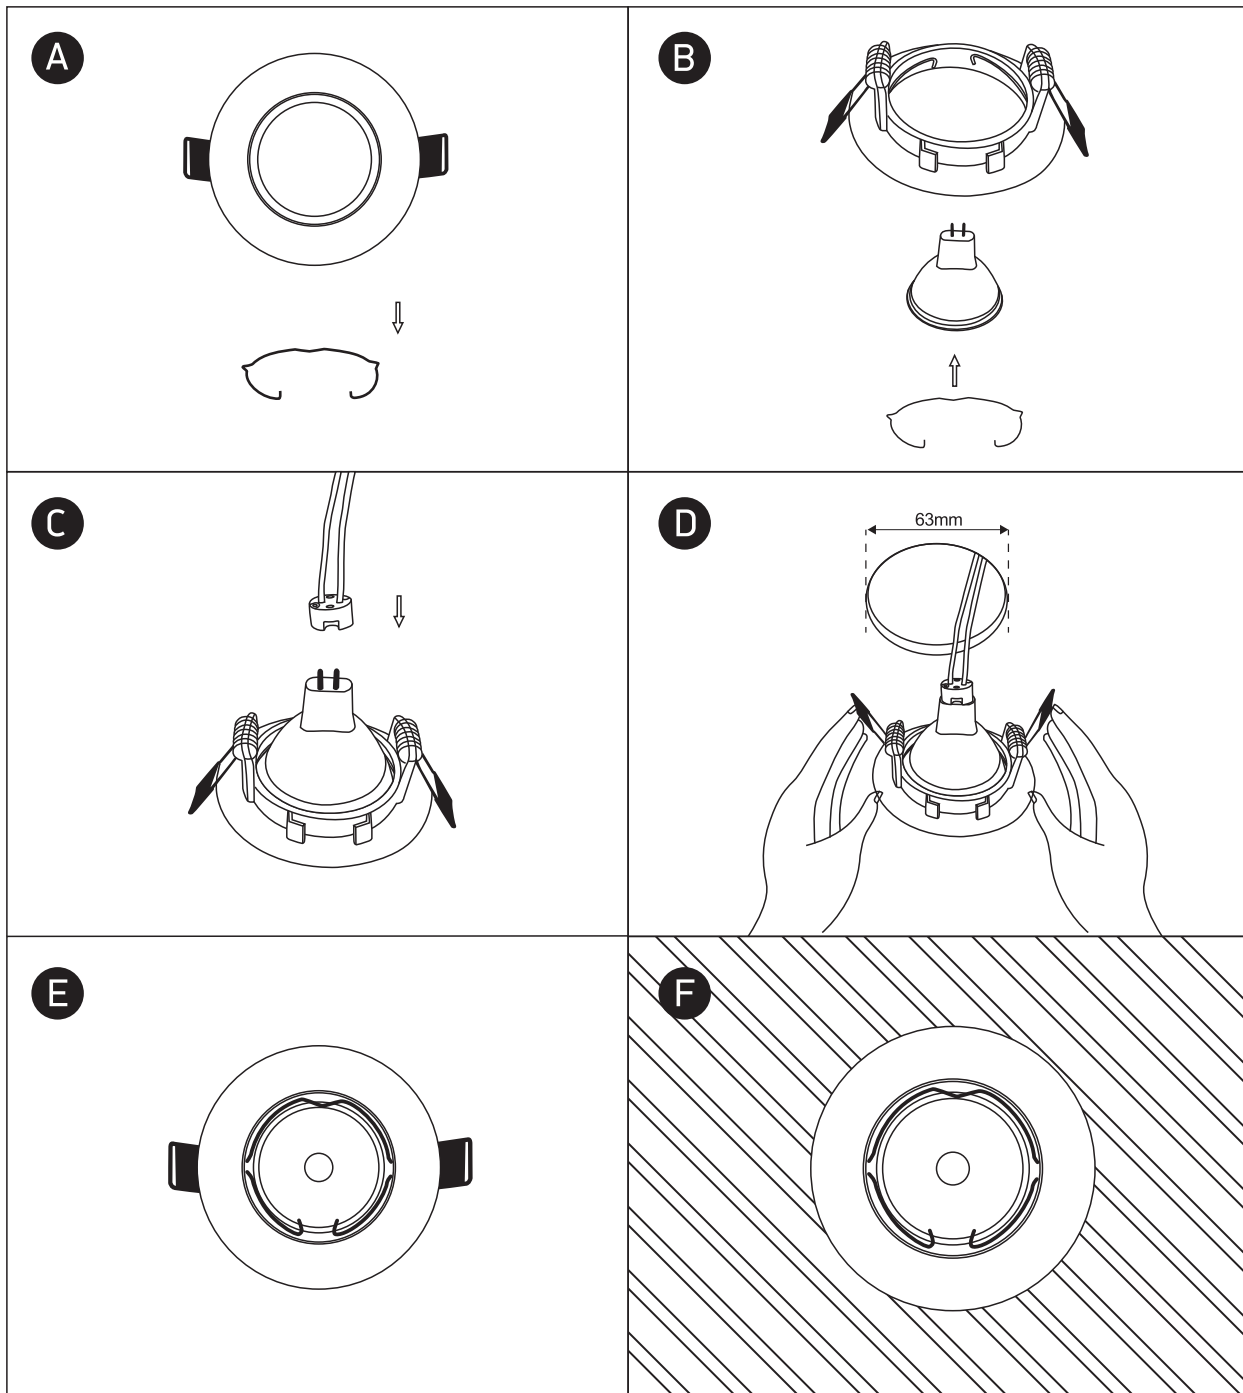

INSTALLATION MANUAL

10105X

12V | MR16 | GU5,3 | 50W | IP20 | Die cast

76mm

22mm

Warnings:

1. Make sure that the product is installed properly before connecting to electricity.
2. Do not cover the fitting.
3. Maintenance and installation should only be carried out by a professional electrician.