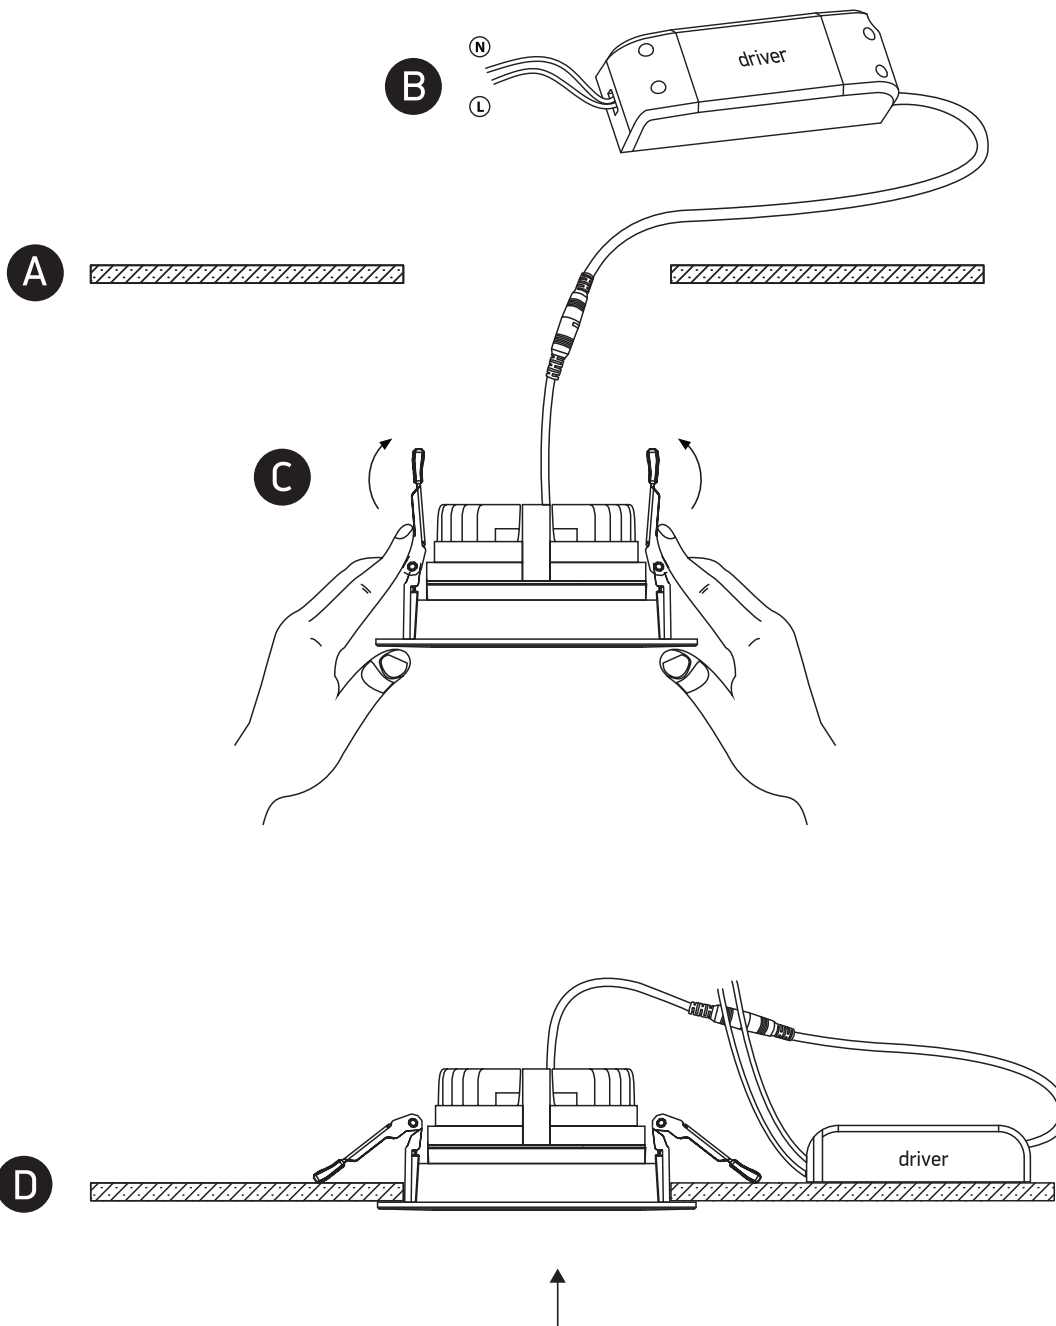

INSTALLATION MANUAL

11120E

ecolight

DARK
LIGHT
ADJUSTABLE

160mm

230V | COB LED | 20W | IP20 | Die cast

Complete with 500mA driver.

80
CRI

72mm

one
LIGHT

Warnings:

1. Make sure that the product is installed properly before connecting to electricity.
2. Do not cover the fitting.
3. Maintenance and installation should only be carried out by a professional electrician.