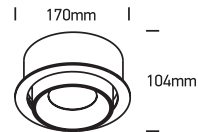

INSTALLATION MANUAL

11125R

ecodownlight

80 CRI

700mA | 25W | IP20 | Aluminium | Adjustable

Requires 700mA driver

one
LIGHT

Warnings: