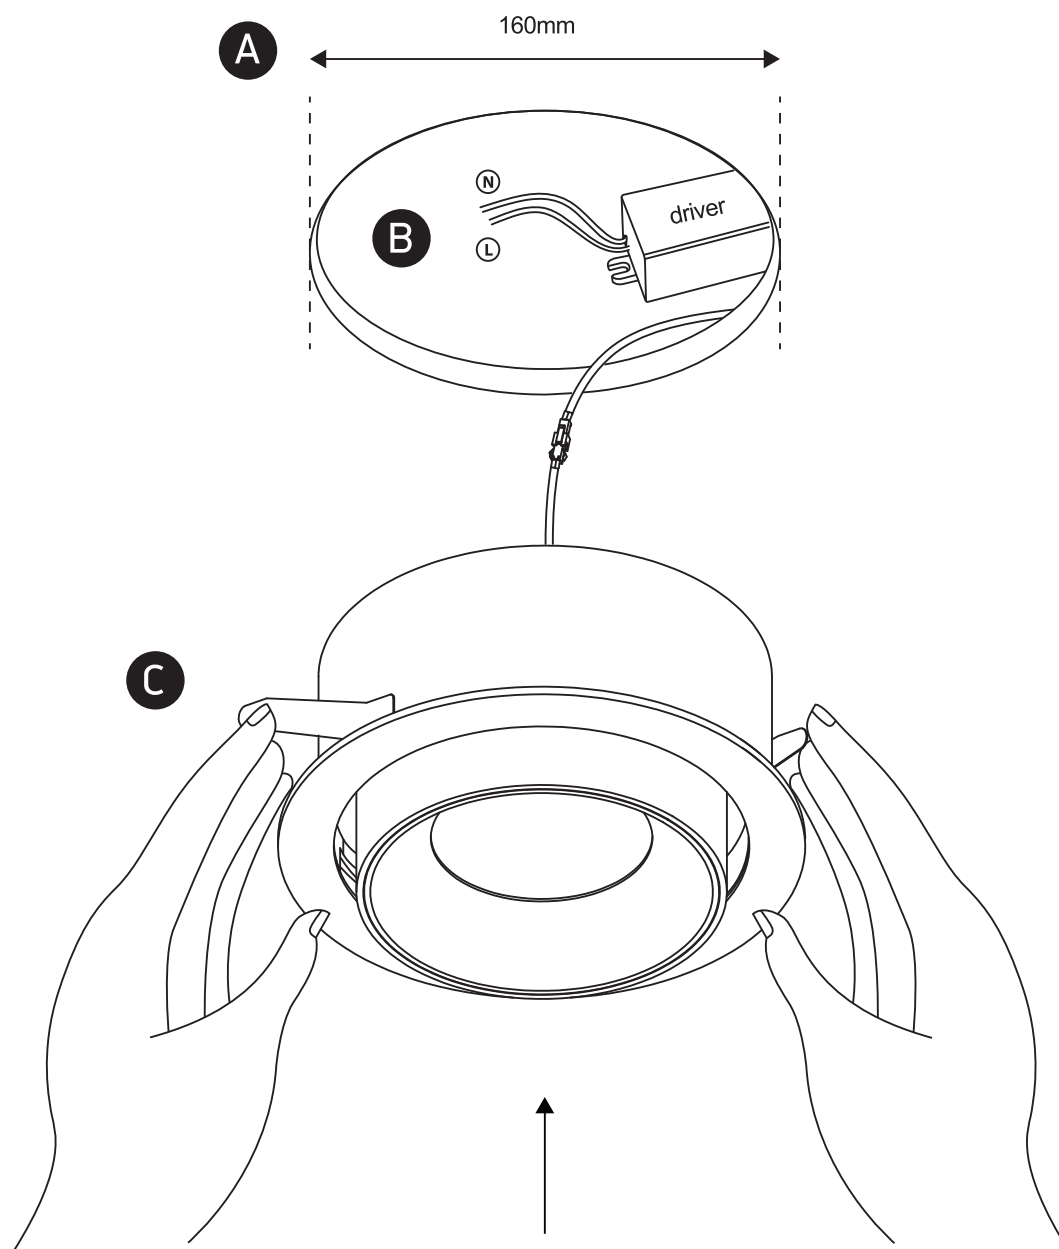

INSTALLATION MANUAL

11125R

ecodownlight

80 CRI

700mA | 25W | IP20 | Aluminium | Adjustable

Requires 700mA driver

one
LIGHT

Warnings: