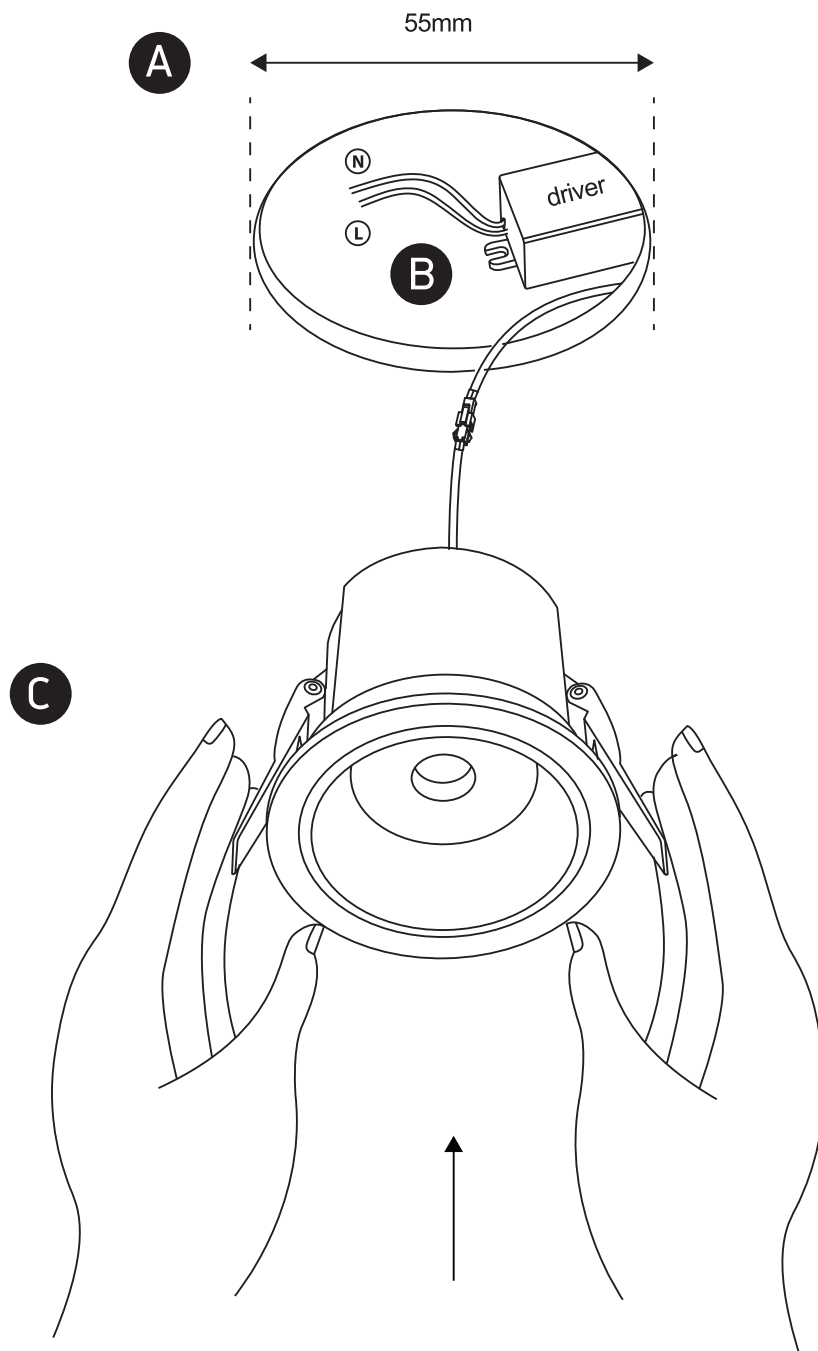

INSTALLATION MANUAL

10106DC

ecolight

DARK LIGHT

90 CRI

350mA | COB LED | 6W | IP20 | Die cast
Requires 350mA driver.

62mm

54mm

40cm

one
LIGHT

Warnings:

1. Make sure that the product is installed properly before connecting to electricity.
2. Do not cover the fitting.
3. Maintenance and installation should only be carried out by a professional electrician.