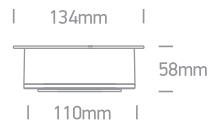

## 11128G

230V | COB LED | 28W | IP20 | Adjustable beam | Aluminium

Complete with 700mA driver.

**one**  
LIGHT