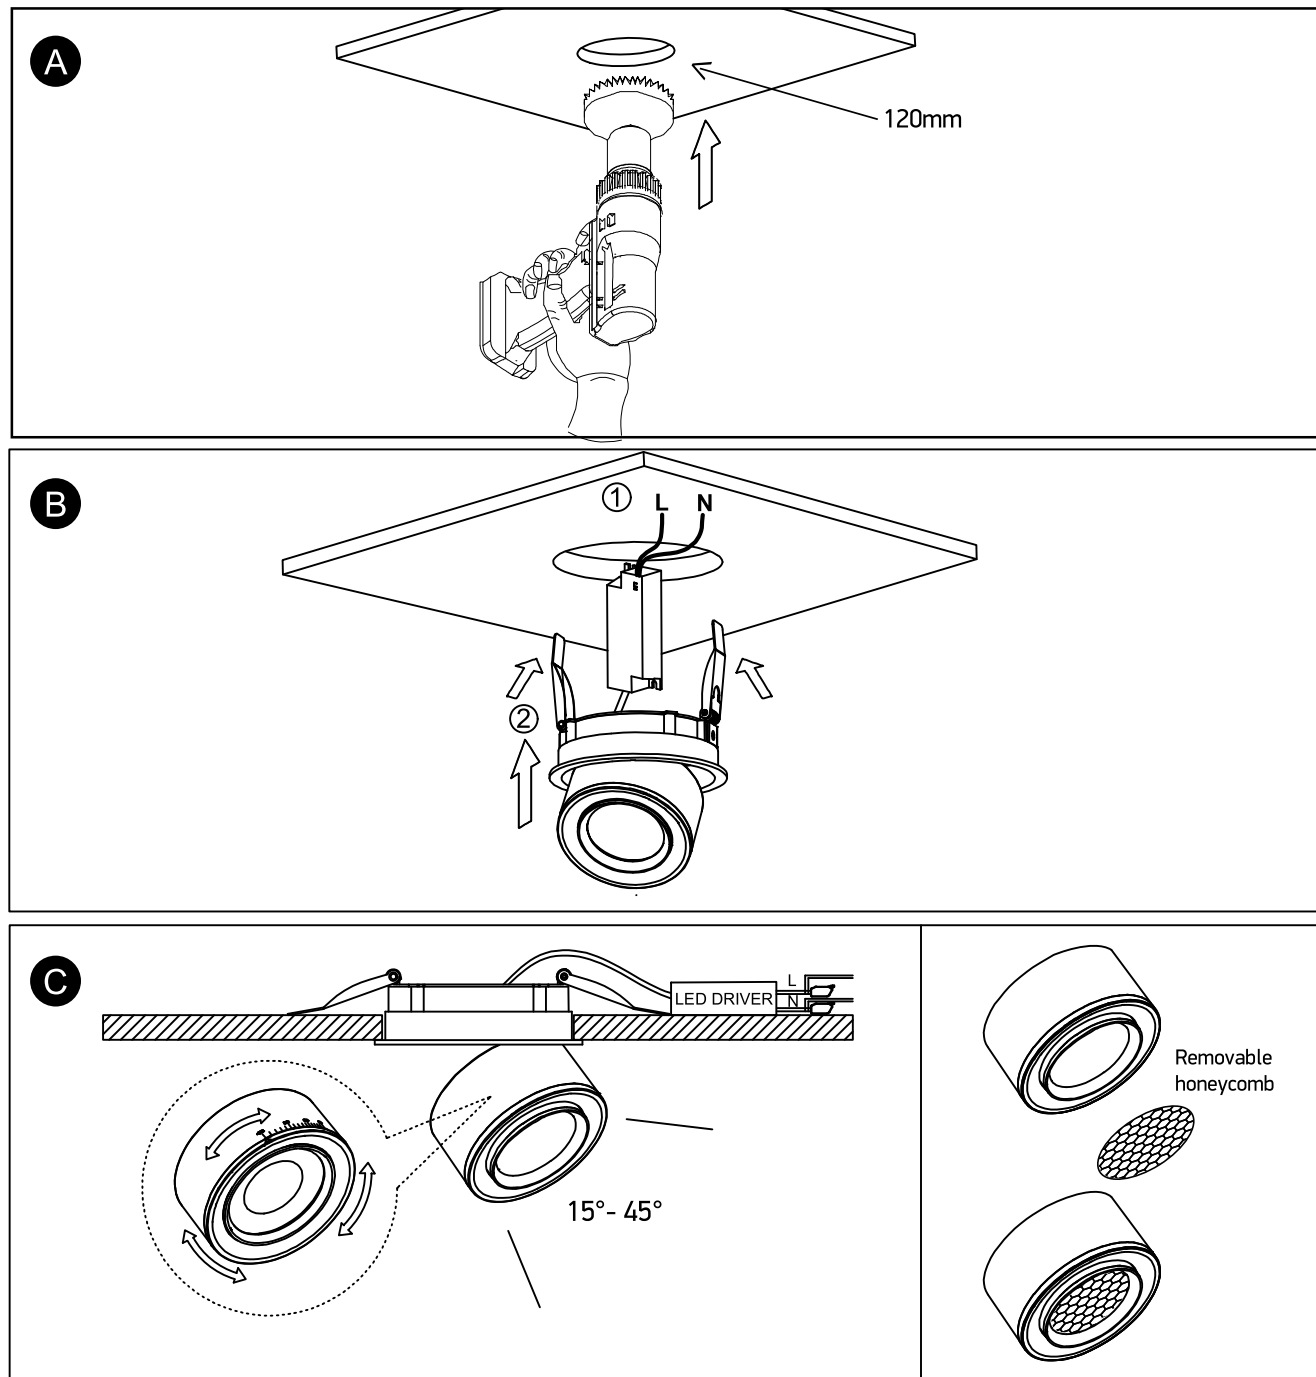

## 11128G

230V | COB LED | 28W | IP20 | Adjustable beam | Aluminium

Complete with 700mA driver.

**one**  
LIGHT