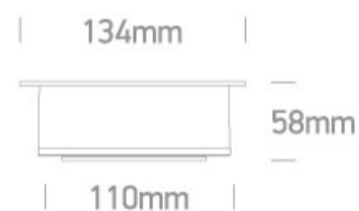

New 2023 Edition 2>Downlights Adjustable LED

11128G/W/W

28W COB LED zoomable 15°-45° adjustable downlight with removable honeycomb.

Supplied with 750mA driver.

Complies with standard EN60598-1 and any other specific standards.

Downloads

Dimensions

Gallery

Physical Specification

Item Group

New 2023 Edition 2

Family

Downlights Adjustable LED

Order Code

11128G/W/W

Colour

White

Material

Aluminium

Shape

Circular

Height

58mm

Diameter	134mm
Cutout Hole Diameter	120mm
Recessed Ceiling	Yes
Depth Required	70mm
Indoor	Yes
Adjustable	2 Directions

Electrical Characteristics

Gear	External-Included
Fitting + Driver	
Input Voltage	220-240V
50 Hz	Yes
60 Hz	Yes
Safety Class	
Power(Watts)	28W
IP Rating	IP20
Light Source	LED built in
Dimmable	No
F Mark	