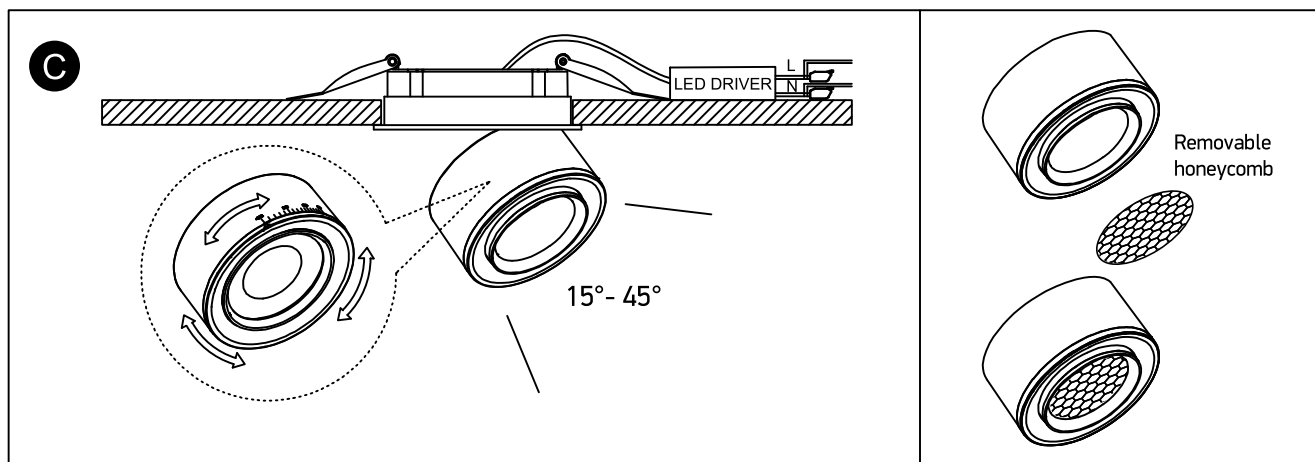

INSTALLATION MANUAL

11128G

LED
BUILT IN

ADJUSTABLE

 90
CRI

CE EAC UK
CA
RoHS
COMPLIANT

 NOT
DIMMABLE

230V | COB LED | 28W | IP20 | Adjustable beam | Aluminium

Complete with 700mA driver.

134mm

110mm

58mm

one
LIGHT

Warnings:

1. Make sure that the product is installed properly before connecting to electricity.
2. Do not cover the fitting.
3. Maintenance and installation should only be carried out by a professional electrician.