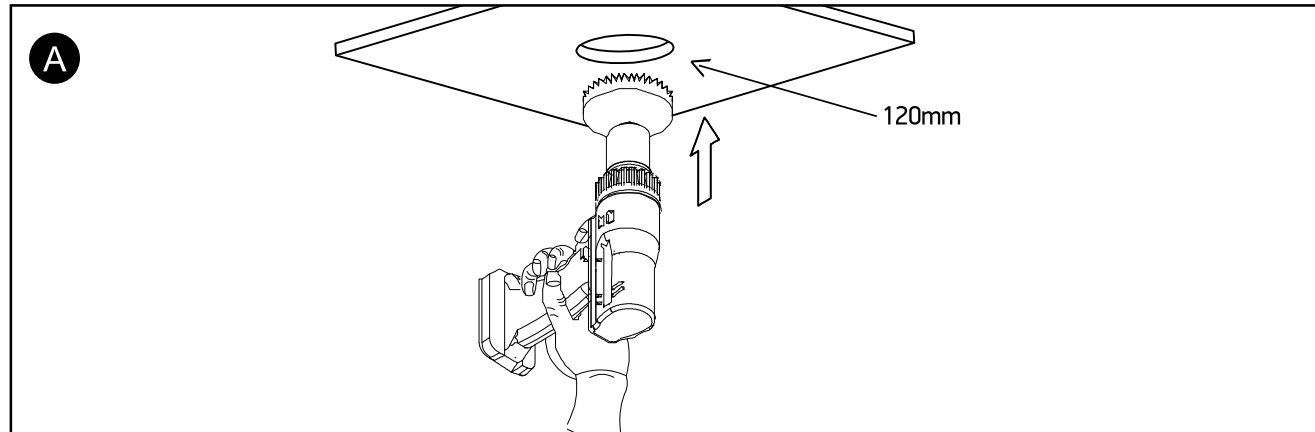

INSTALLATION MANUAL

11128G

LED
BUILT IN

ADJUSTABLE

 90
CRI

CE EAC UK
CA
RoHS
COMPLIANT

 NOT
DIMMABLE

230V | COB LED | 28W | IP20 | Adjustable beam | Aluminium

Complete with 700mA driver.

134mm

110mm

58mm

one
LIGHT

Warnings:

1. Make sure that the product is installed properly before connecting to electricity.
2. Do not cover the fitting.
3. Maintenance and installation should only be carried out by a professional electrician.