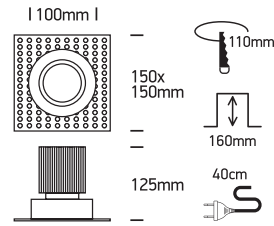

INSTALLATION MANUAL

11130BT

ecodownlight

80 CRI

700mA | 30W | IP20 | Trimless | Aluminium | Adjustable

Requires 700mA driver.

one
LIGHT

Warnings: