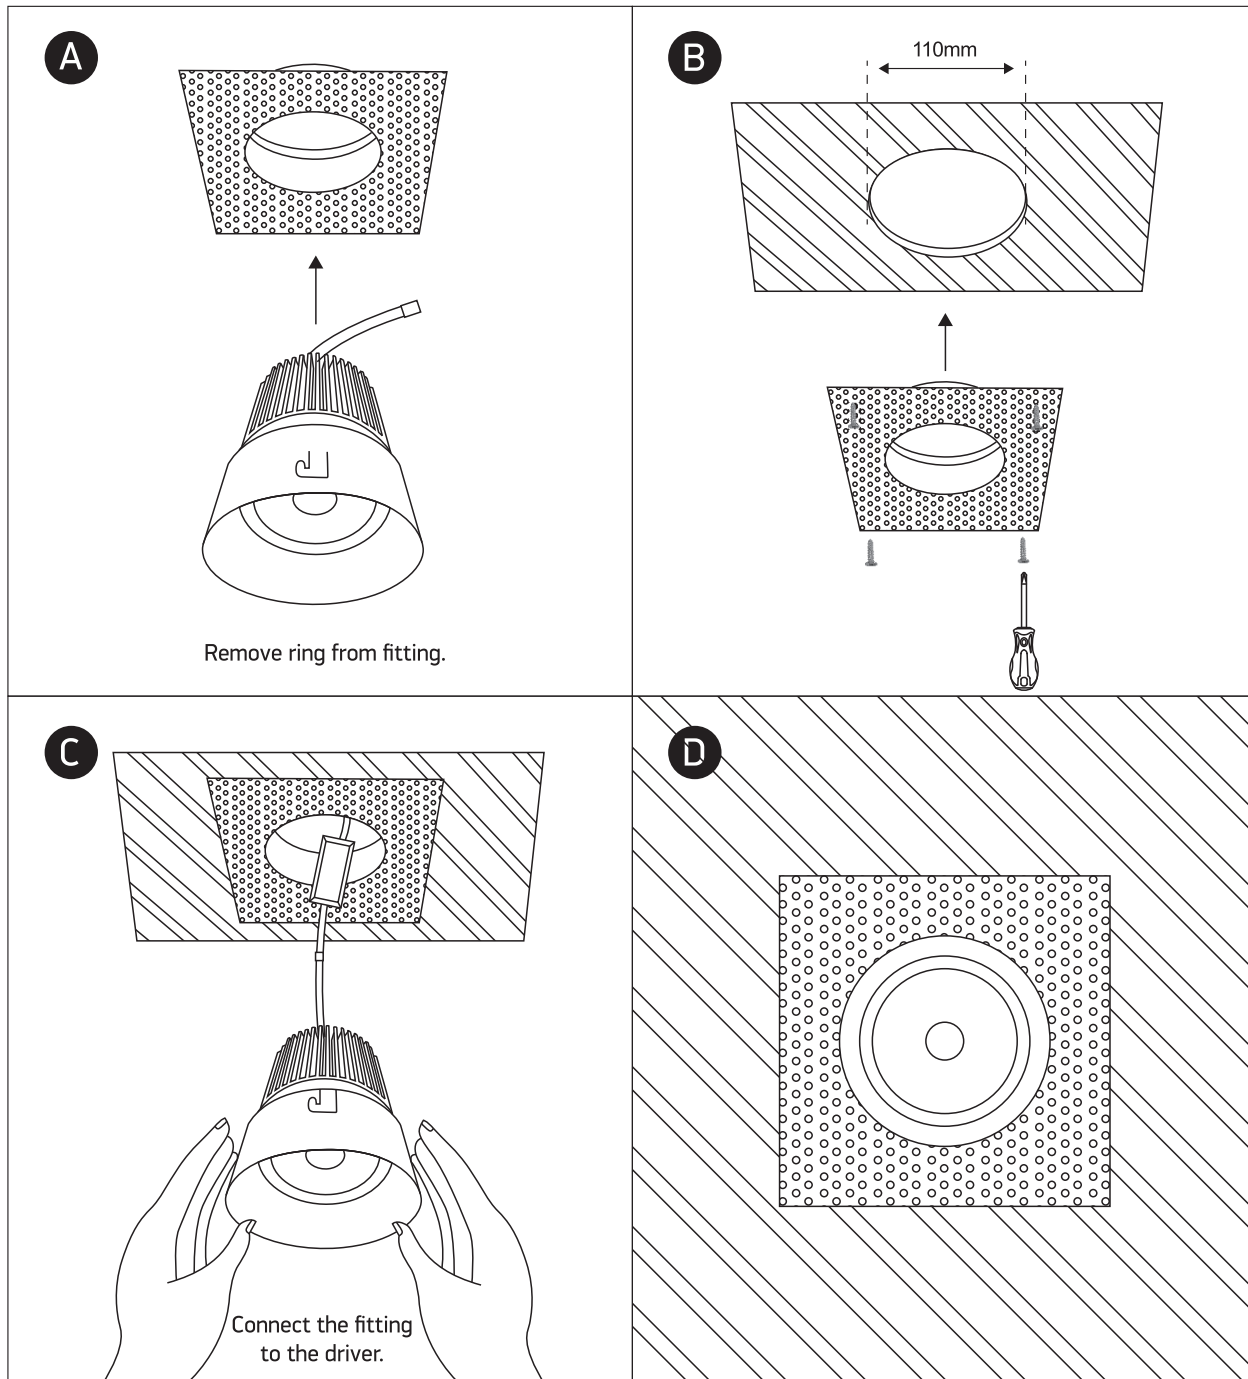

INSTALLATION MANUAL

11130BT

ecodownlight

80 CRI

700mA | 30W | IP20 | Trimless | Aluminium | Adjustable

Requires 700mA driver.

one
LIGHT

Warnings: