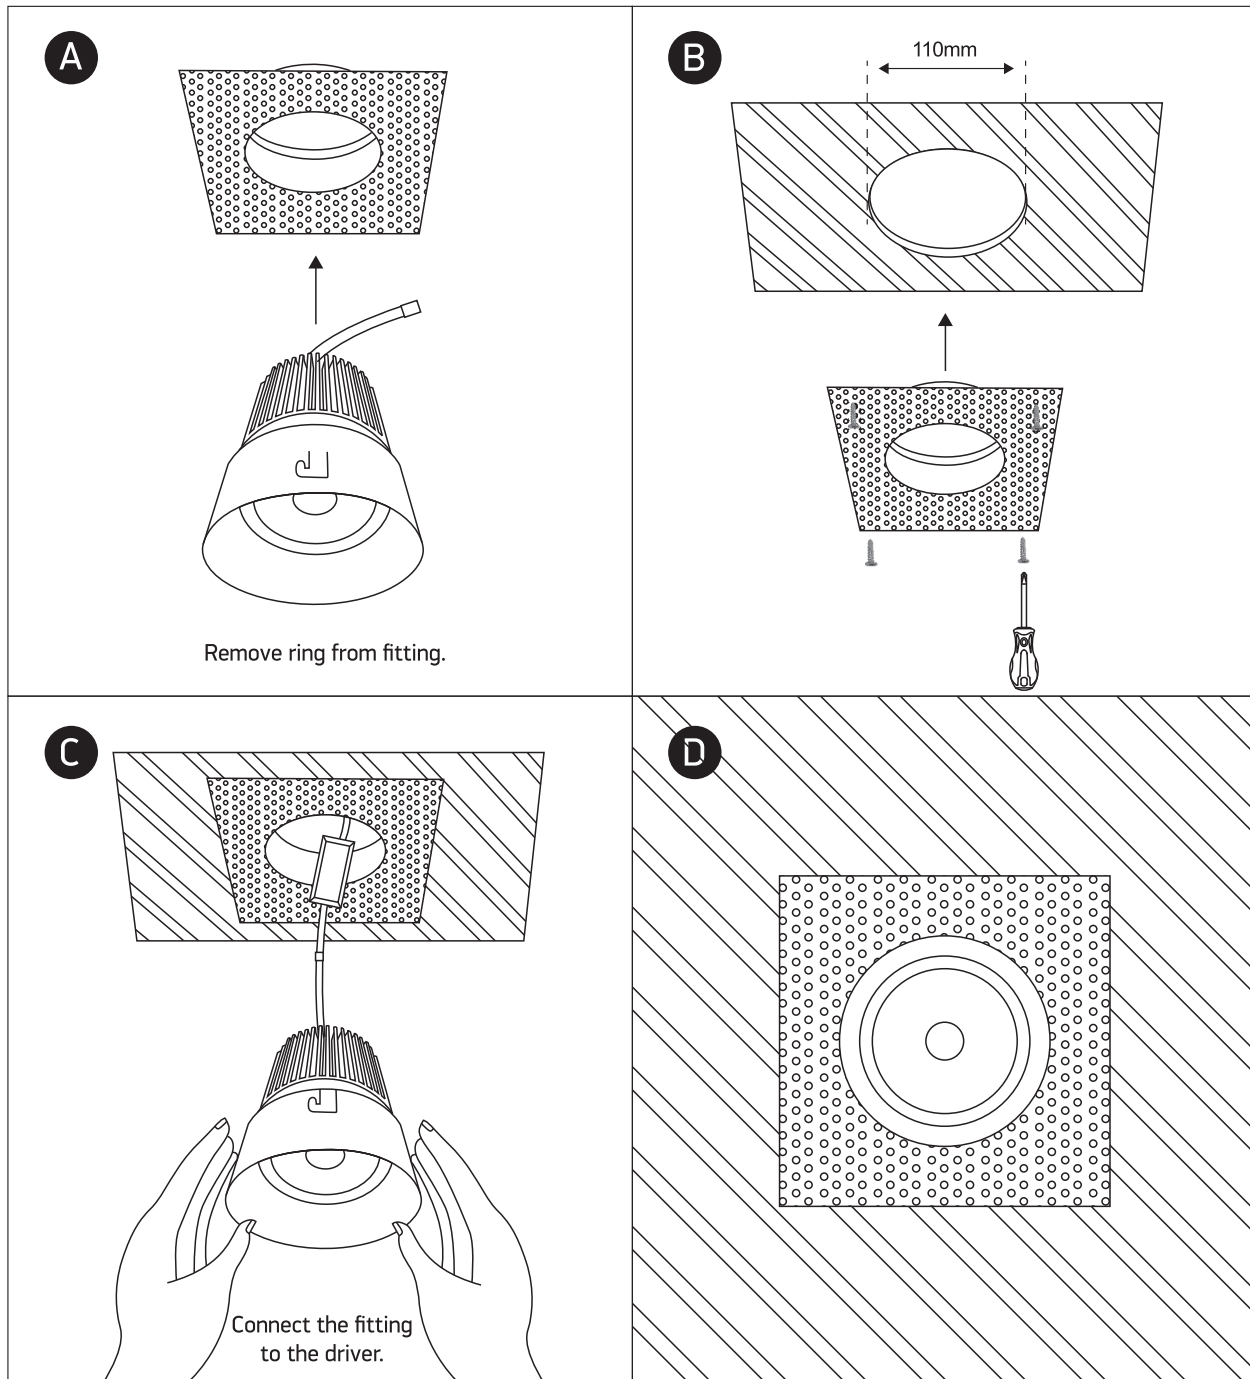

125mm

110mm

160mm

40cm

one
LIGHT

Warnings:

1. Make sure that the product is installed properly before connecting to electricity.
2. Do not cover the fitting.
3. Maintenance and installation should only be carried out by a professional electrician.