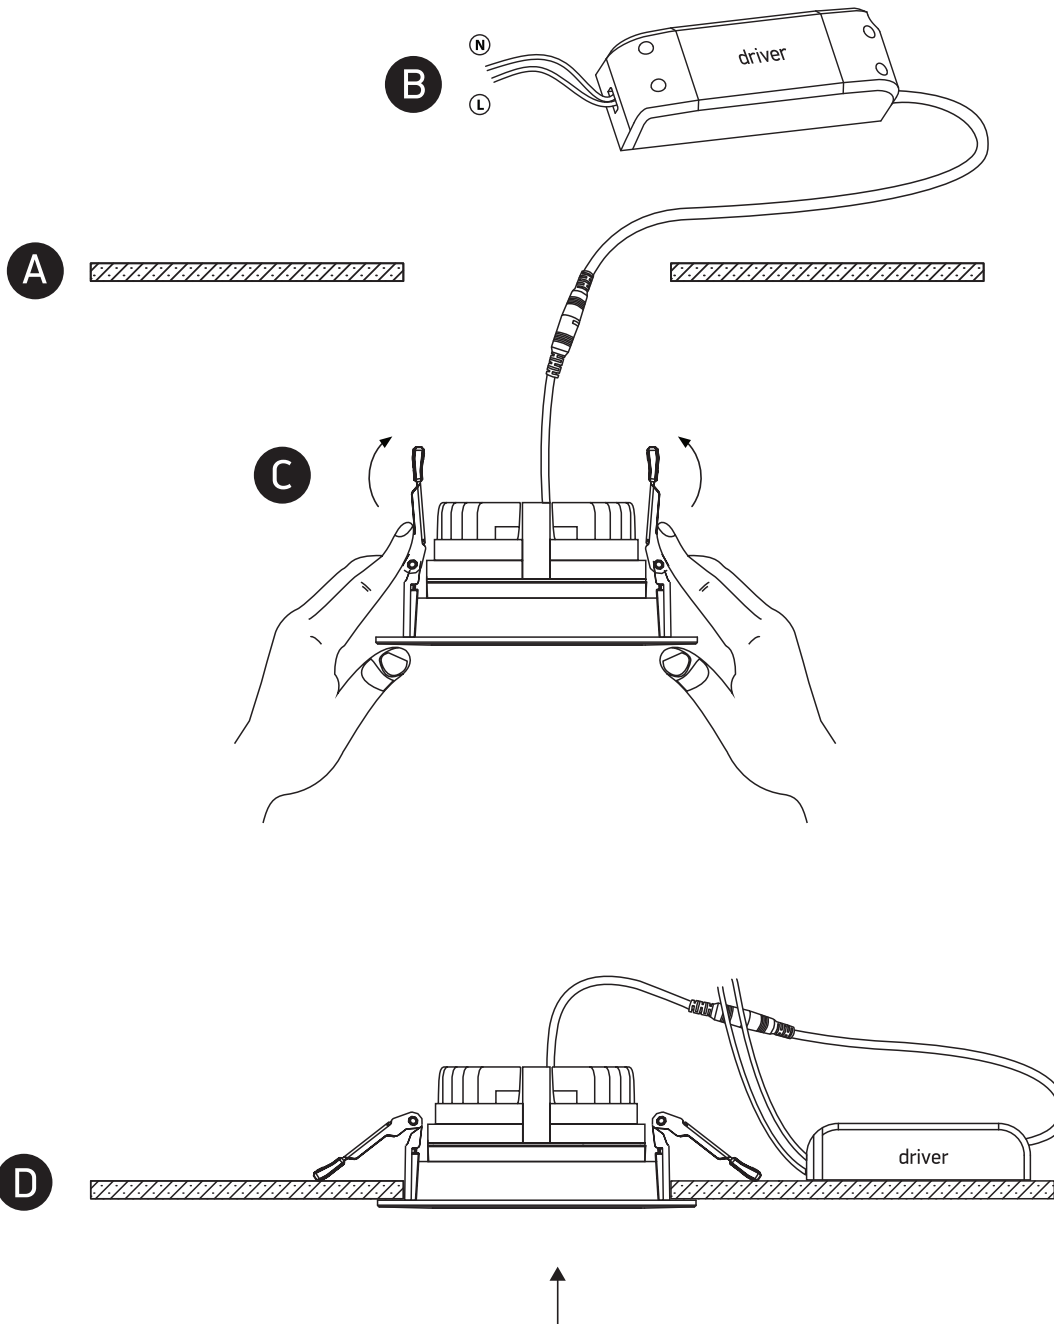

INSTALLATION MANUAL

11130E

ecolight

DARK LIGHT
ADJUSTABLE

230V | COB LED | 30W | IP20 | Die cast

Complete with 750mA driver.

80
CRI

one
LIGHT

Warnings:

1. Make sure that the product is installed properly before connecting to electricity.
2. Do not cover the fitting.
3. Maintenance and installation should only be carried out by a professional electrician.