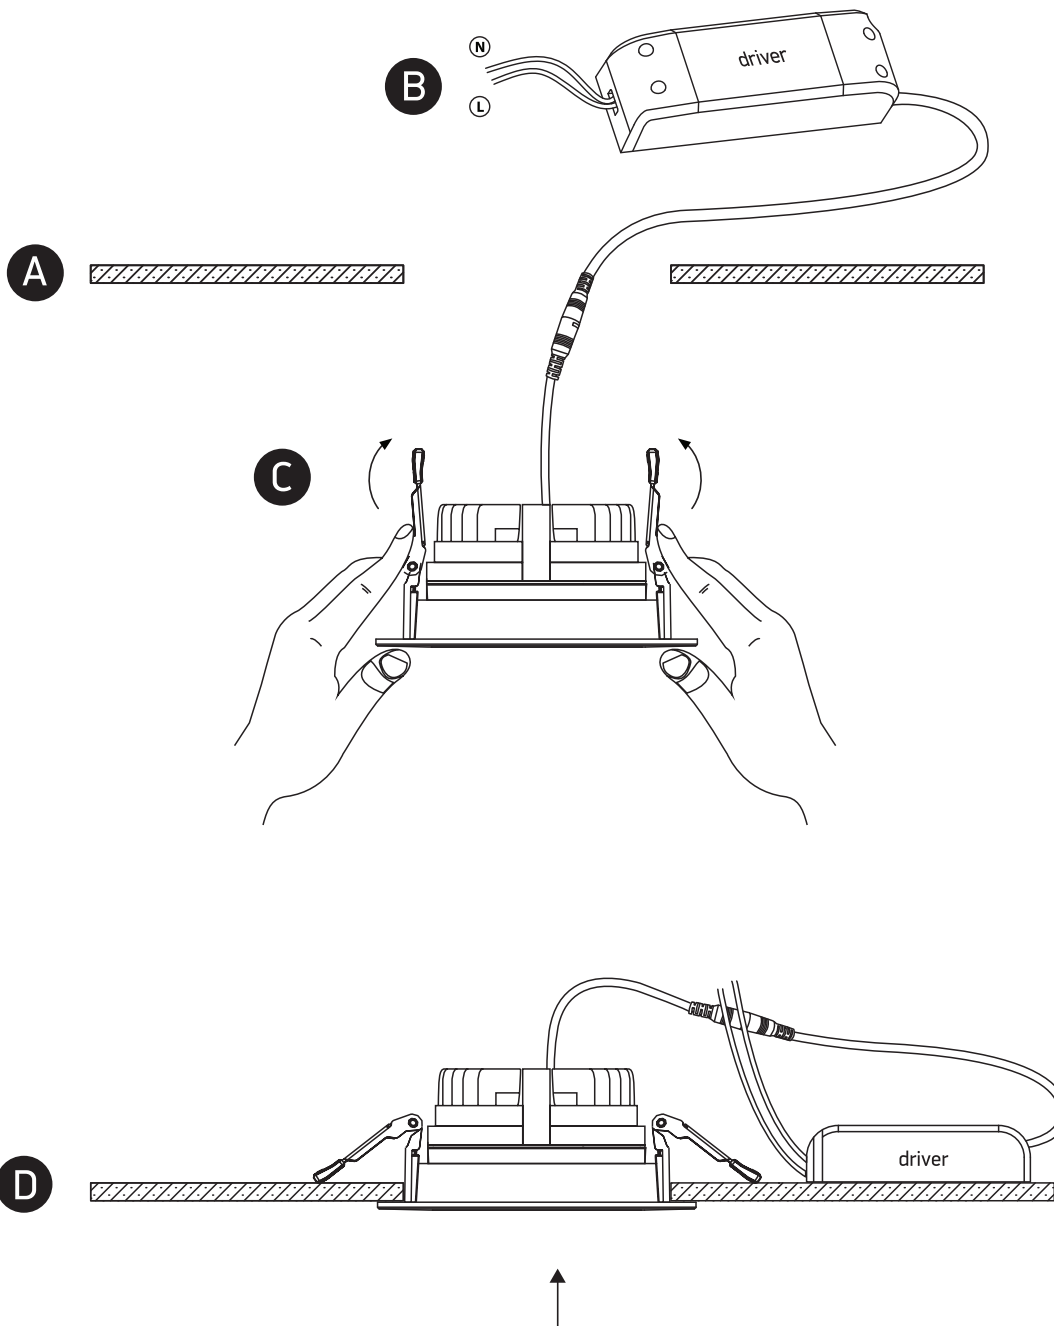

INSTALLATION MANUAL

11130E

ecolight

230V | COB LED | 30W | IP20 | Die cast

Complete with 750mA driver.

80 CRI

one
LIGHT

Warnings:

1. Make sure that the product is installed properly before connecting to electricity.
2. Do not cover the fitting.
3. Maintenance and installation should only be carried out by a professional electrician.