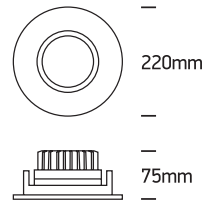

INSTALLATION MANUAL

11130E

ecolight

230V | COB LED | 30W | IP20 | Die cast

Complete with 750mA driver.

80 CRI

one
LIGHT

Warnings: