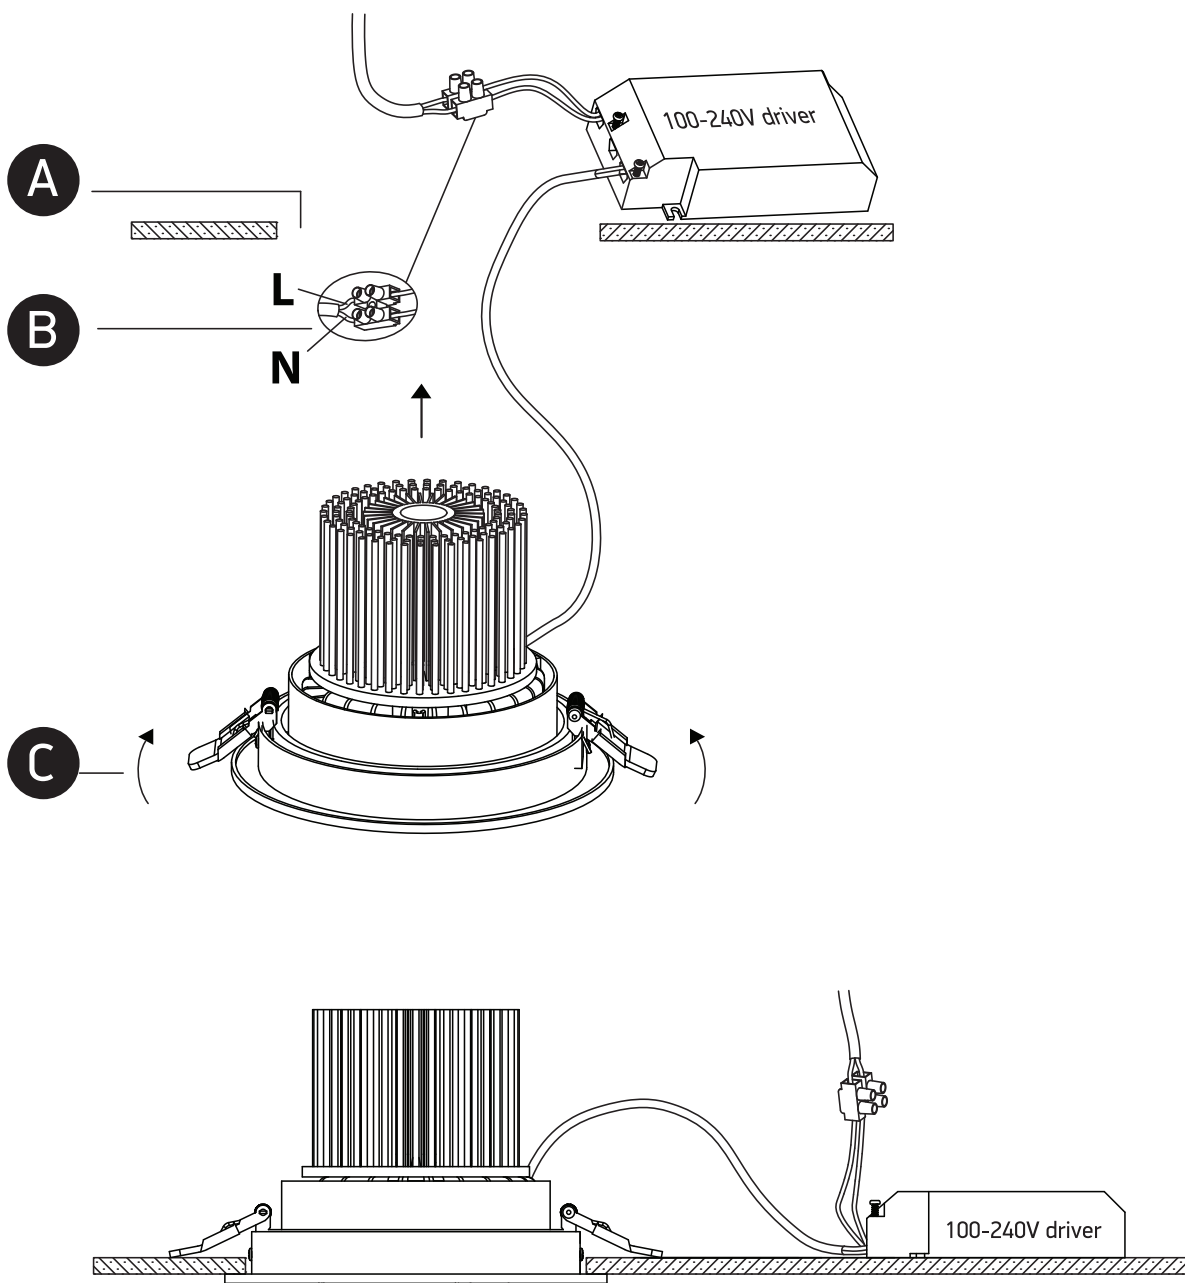

INSTALLATION MANUAL

11150A

ecodownlight

100-240V | 50W | IP20 | Die cast | Adjustable
Complete with LED driver

184mm

135mm

160mm

one
LIGHT

Warnings:

1. Make sure that the product is installed properly before connecting to electricity.
2. Do not cover the fitting.
3. Maintenance and installation should only be carried out by a professional electrician.