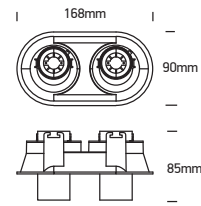

INSTALLATION MANUAL

11207C

ecolight

700mA | COB LED | 2x6,5W | IP20 | Die cast | Adjustable
Requires 700mA drivers.

90
CRI

Warnings:

1. Make sure that the product is installed properly before connecting to electricity.
2. Do not cover the fitting.
3. Maintenance and installation should only be carried out by a professional electrician.