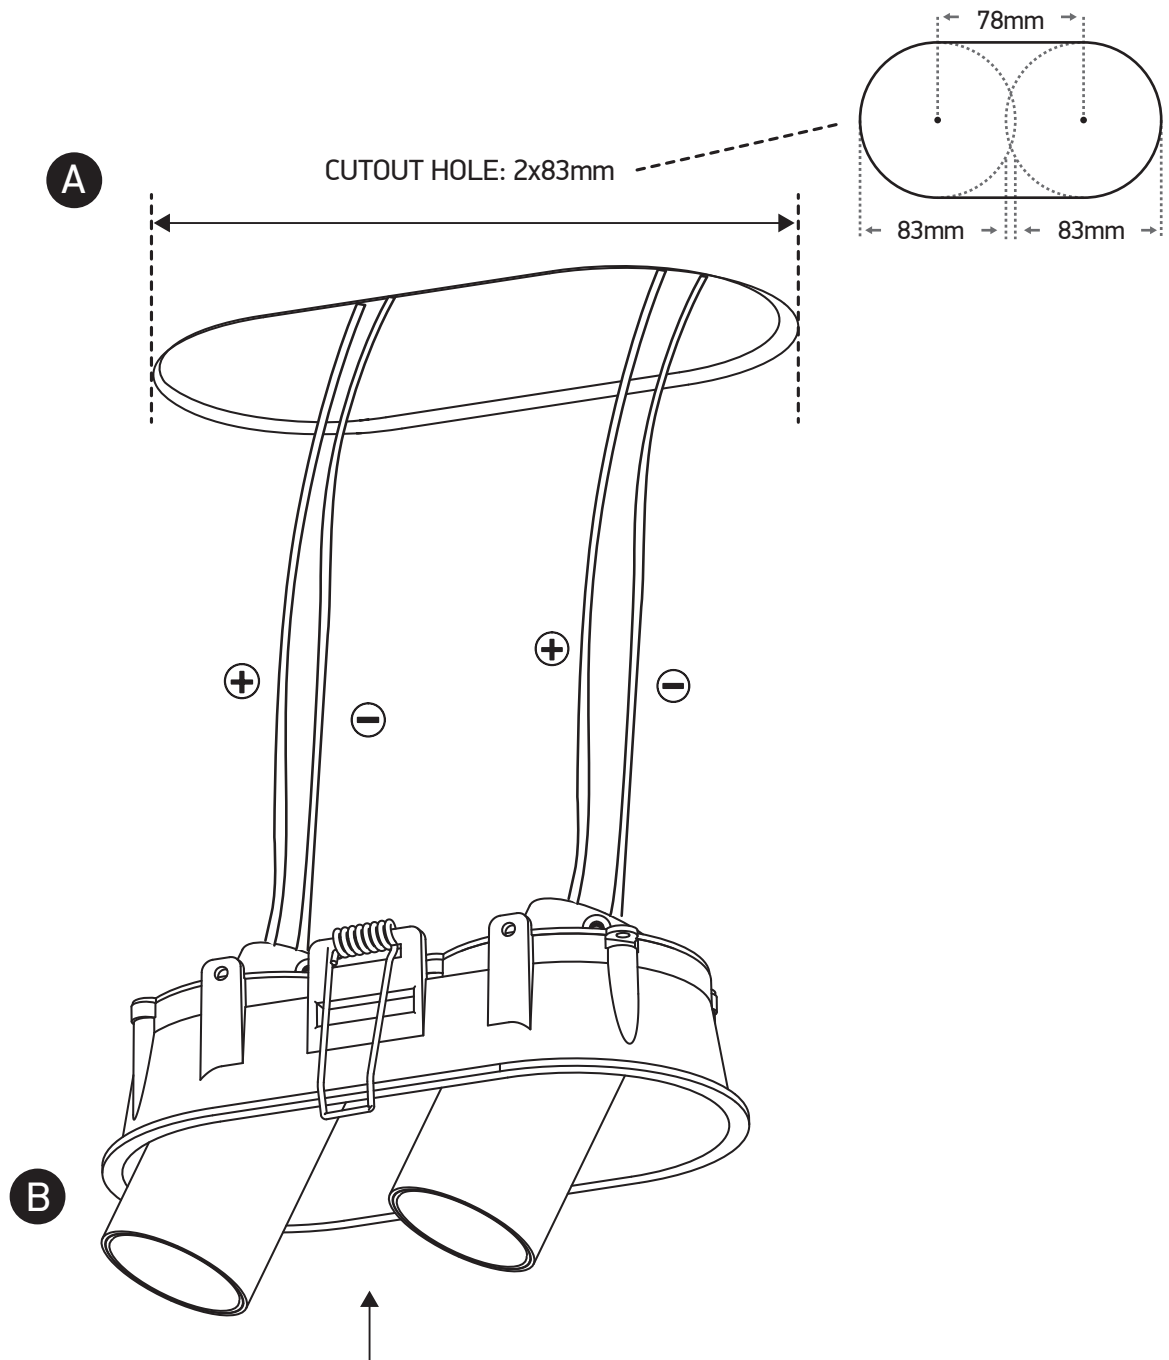

INSTALLATION MANUAL

11207C

ecolight

700mA | COB LED | 2x6,5W | IP20 | Die cast | Adjustable
Requires 700mA drivers.

90
CRI

Warnings:

1. Make sure that the product is installed properly before connecting to electricity.
2. Do not cover the fitting.
3. Maintenance and installation should only be carried out by a professional electrician.