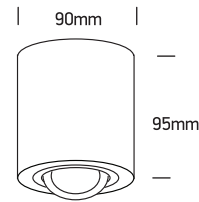

INSTALLATION MANUAL

12105AB

100-240V | MR16 | GU10 | 10W | IP20 | Aluminium | Adjustable

Warnings:

1. Make sure that the product is installed properly before connecting to electricity.
2. Do not cover the fitting.
3. Maintenance and installation should only be carried out by a professional electrician.