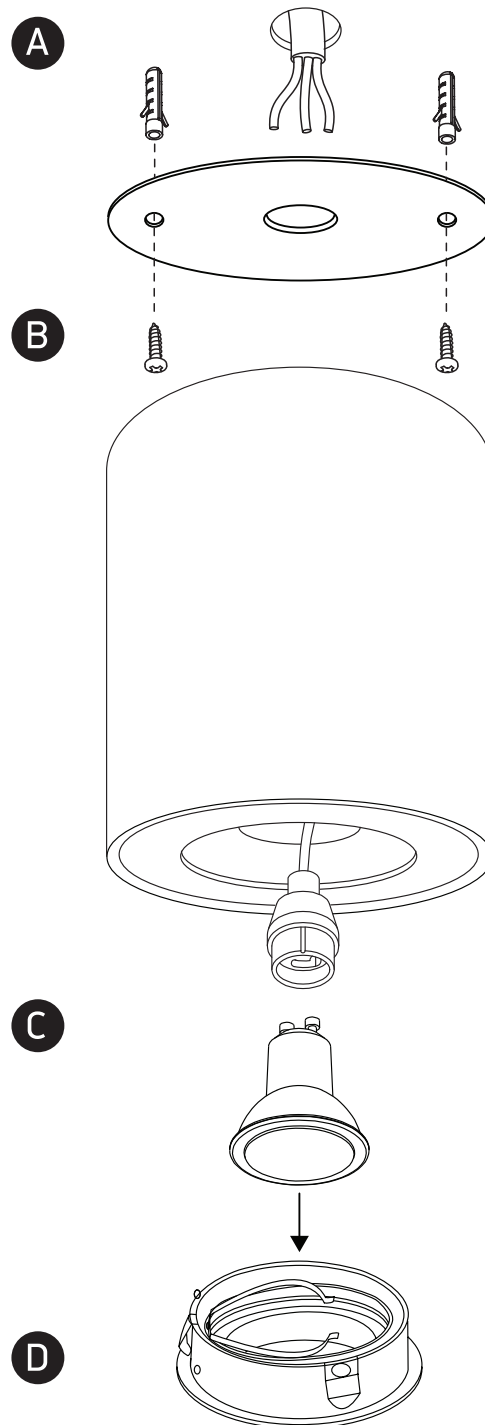

INSTALLATION MANUAL

12105AB

100-240V | MR16 | GU10 | 10W | IP20 | Aluminium | Adjustable

Warnings:

1. Make sure that the product is installed properly before connecting to electricity.
2. Do not cover the fitting.
3. Maintenance and installation should only be carried out by a professional electrician.