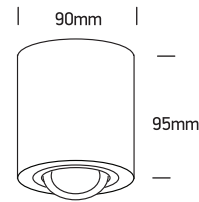

## 12105AB

100-240V | MR16 | GU10 | 10W | IP20 | Aluminium | Adjustable