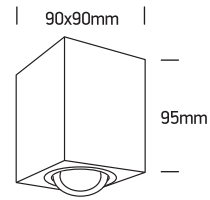

INSTALLATION MANUAL

12105AC

100-240V | MR16 | GU10 | 10W | IP20 | Aluminium | Adjustable

one
LIGHT

Warnings:

1. Make sure that the product is installed properly before connecting to electricity.
2. Do not cover the fitting.
3. Maintenance and installation should only be carried out by a professional electrician.