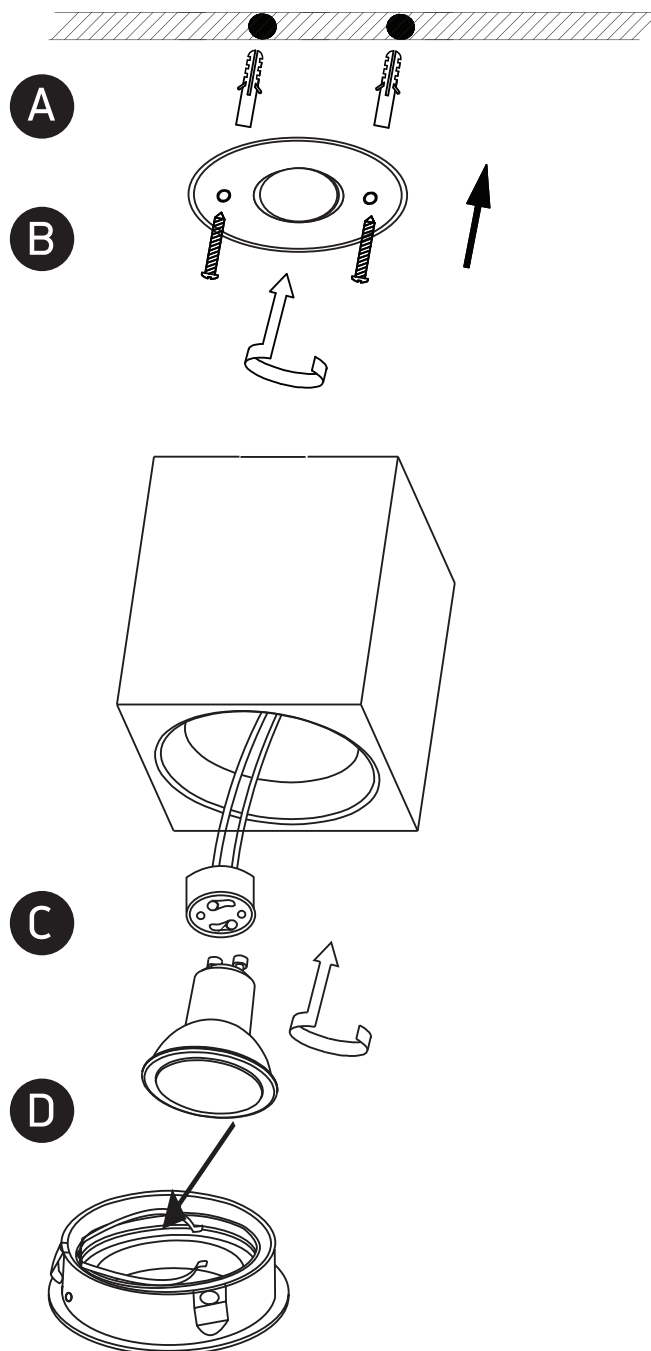

INSTALLATION MANUAL

12105AC

100-240V | MR16 | GU10 | 10W | IP20 | Aluminium | Adjustable

one
LIGHT

Warnings:

1. Make sure that the product is installed properly before connecting to electricity.
2. Do not cover the fitting.
3. Maintenance and installation should only be carried out by a professional electrician.