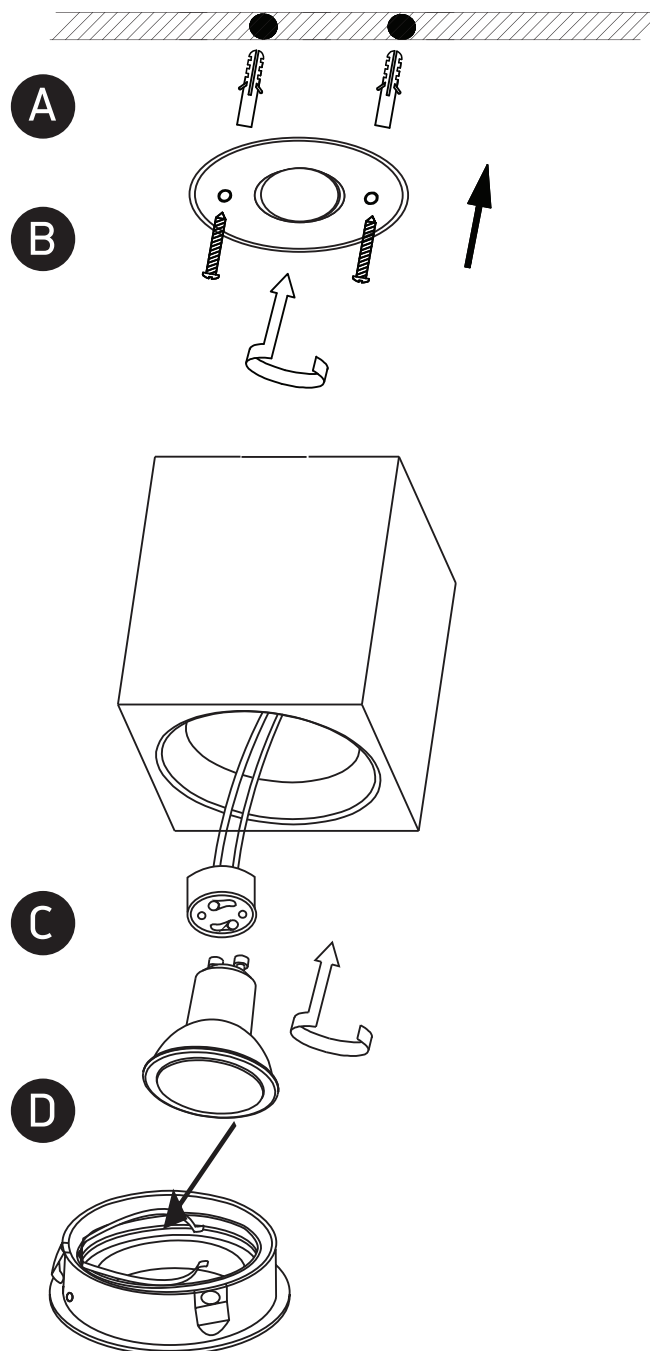

INSTALLATION MANUAL

12105AC

100-240V | MR16 | GU10 | 10W | IP20 | Aluminium | Adjustable

Warnings:

1. Make sure that the product is installed properly before connecting to electricity.
2. Do not cover the fitting.
3. Maintenance and installation should only be carried out by a professional electrician.