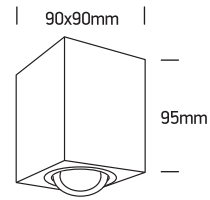

INSTALLATION MANUAL

12105AC

100-240V | MR16 | GU10 | 10W | IP20 | Aluminium | Adjustable

Warnings:

1. Make sure that the product is installed properly before connecting to electricity.
2. Do not cover the fitting.
3. Maintenance and installation should only be carried out by a professional electrician.