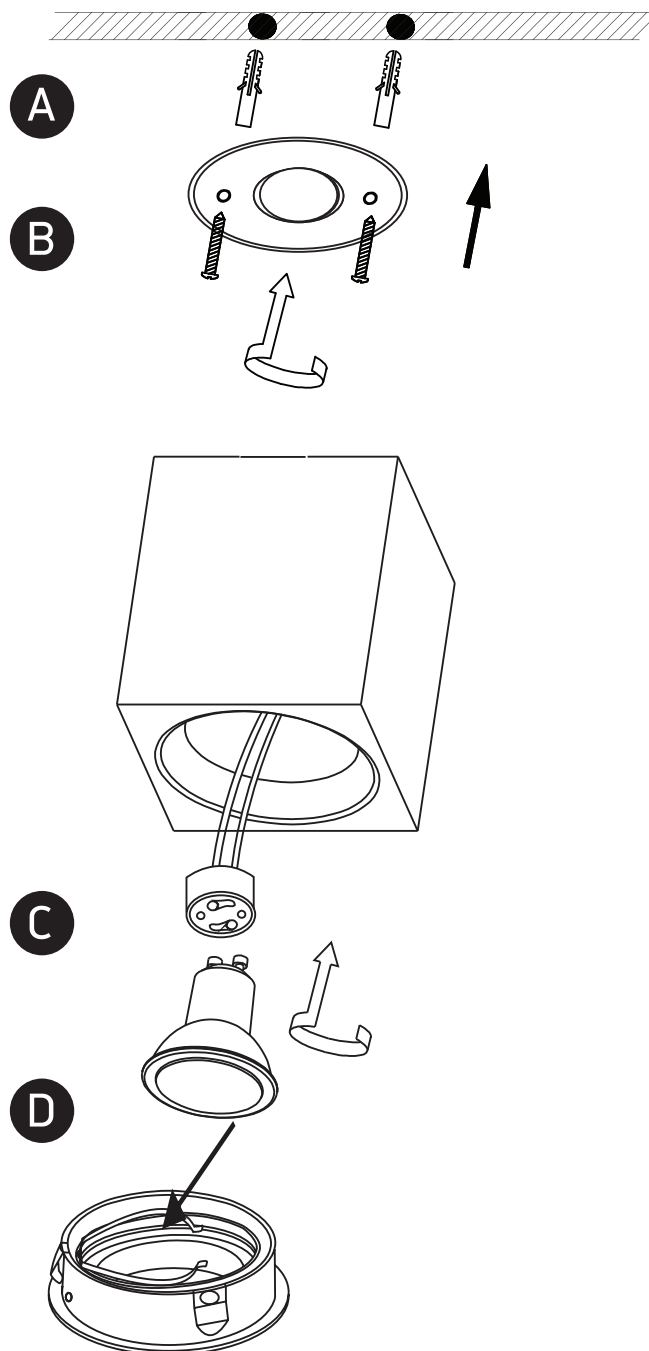

INSTALLATION MANUAL

12105AC

100-240V | MR16 | GU10 | 10W | IP20 | Aluminium | Adjustable

one
LIGHT

Warnings:

1. Make sure that the product is installed properly before connecting to electricity.
2. Do not cover the fitting.
3. Maintenance and installation should only be carried out by a professional electrician.