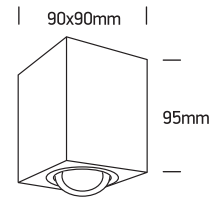

INSTALLATION MANUAL

12105AC

100-240V | MR16 | GU10 | 10W | IP20 | Aluminium | Adjustable

one
LIGHT

Warnings:

1. Make sure that the product is installed properly before connecting to electricity.
2. Do not cover the fitting.
3. Maintenance and installation should only be carried out by a professional electrician.