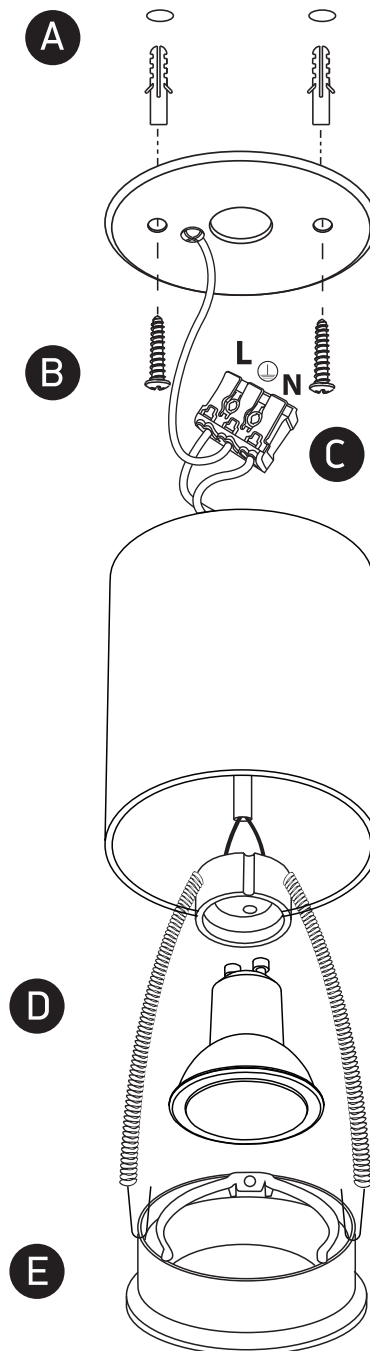

INSTALLATION MANUAL

12105AL

100-240V | MR16 | GU10 | 10W | IP20 | Aluminium

Warnings:

1. Make sure that the product is installed properly before connecting to electricity.
2. Do not cover the fitting.
3. Maintenance and installation should only be carried out by a professional electrician.