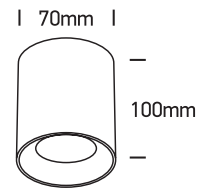

INSTALLATION MANUAL

12105AL

100-240V | MR16 | GU10 | 10W | IP20 | Aluminium

Warnings:

1. Make sure that the product is installed properly before connecting to electricity.
2. Do not cover the fitting.
3. Maintenance and installation should only be carried out by a professional electrician.