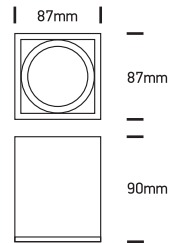

INSTALLATION MANUAL

12105B

100-240V | GU10 | 35W | IP20 | Natural aluminium | Adjustable

Warnings:

1. Make sure that the product is installed properly before connecting to electricity.
2. Do not cover the fitting.
3. Maintenance and installation should only be carried out by a professional electrician.