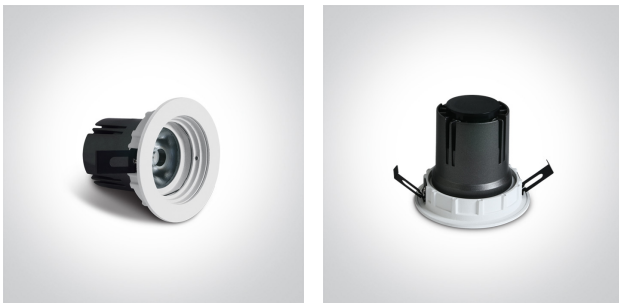

02 Recessed Spots Fixed LED>The COB Dark Light Range Interchangeable Reflector

10107K/W/W

7W COB LED Dark Light recessed spot IP20.

Requires 700mA driver.

Complies with standard EN60598-1 and any other specific standards.

Downloads

Dimensions

Gallery

Must be ordered separately