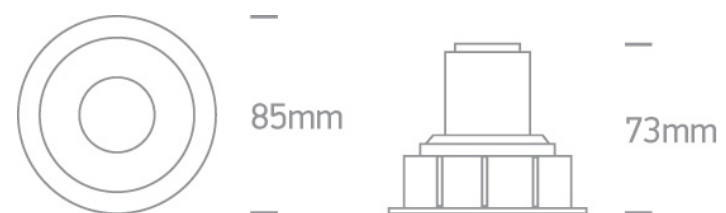

02 Recessed Spots Fixed LED>The COB Dark Light Range Interchangeable Reflector

10107K/W/W

7W COB LED Dark Light recessed spot IP20.

Requires 700mA driver.

Complies with standard EN60598-1 and any other specific standards.

Downloads

Dimensions

Gallery

Must be ordered separately

050104/B

050104/BS

050104/C

050104/CU

050104/W

89015A

89015AT

Physical Specification

Item Group	02 Recessed Spots Fixed LED
Family	The COB Dark Light Range Interchangeable Reflector
Order Code	10107K/W/W
Colour	White
Material	Aluminium
Shape	Circular
Height	73mm
Diameter	85mm
Cutout Hole Diameter	76mm
Recessed Ceiling	Yes
Depth Required	100mm
Indoor	Yes
Adjustable	No

Cable Length

40cm

F Mark

Illumination Data

Colour Temperature

3000K

Lumen Output

550lm