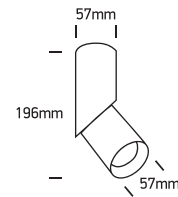

## 12105E4

100-240V | MR16 | GU10 | 10W | IP20 | Aluminium | Adjustable