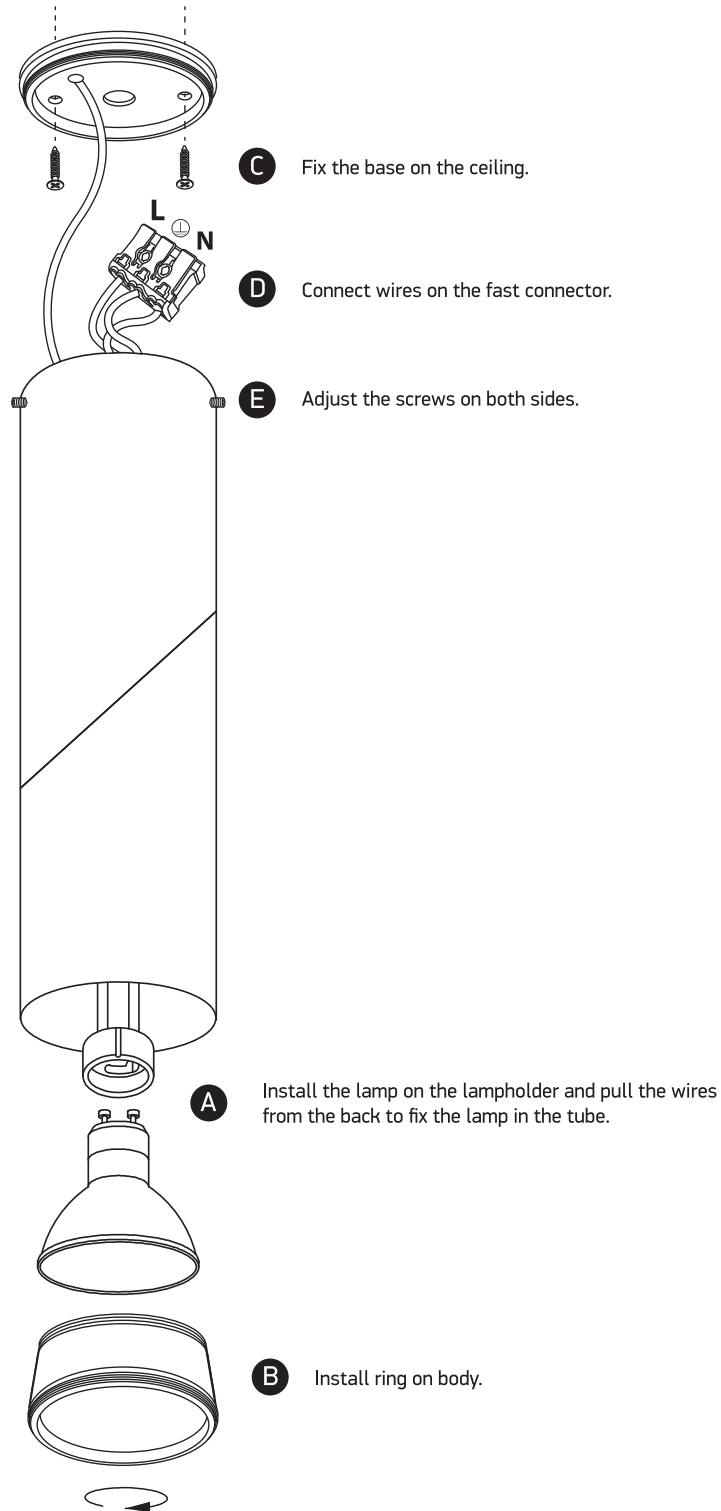

## 12105E4

100-240V | MR16 | GU10 | 10W | IP20 | Aluminium | Adjustable