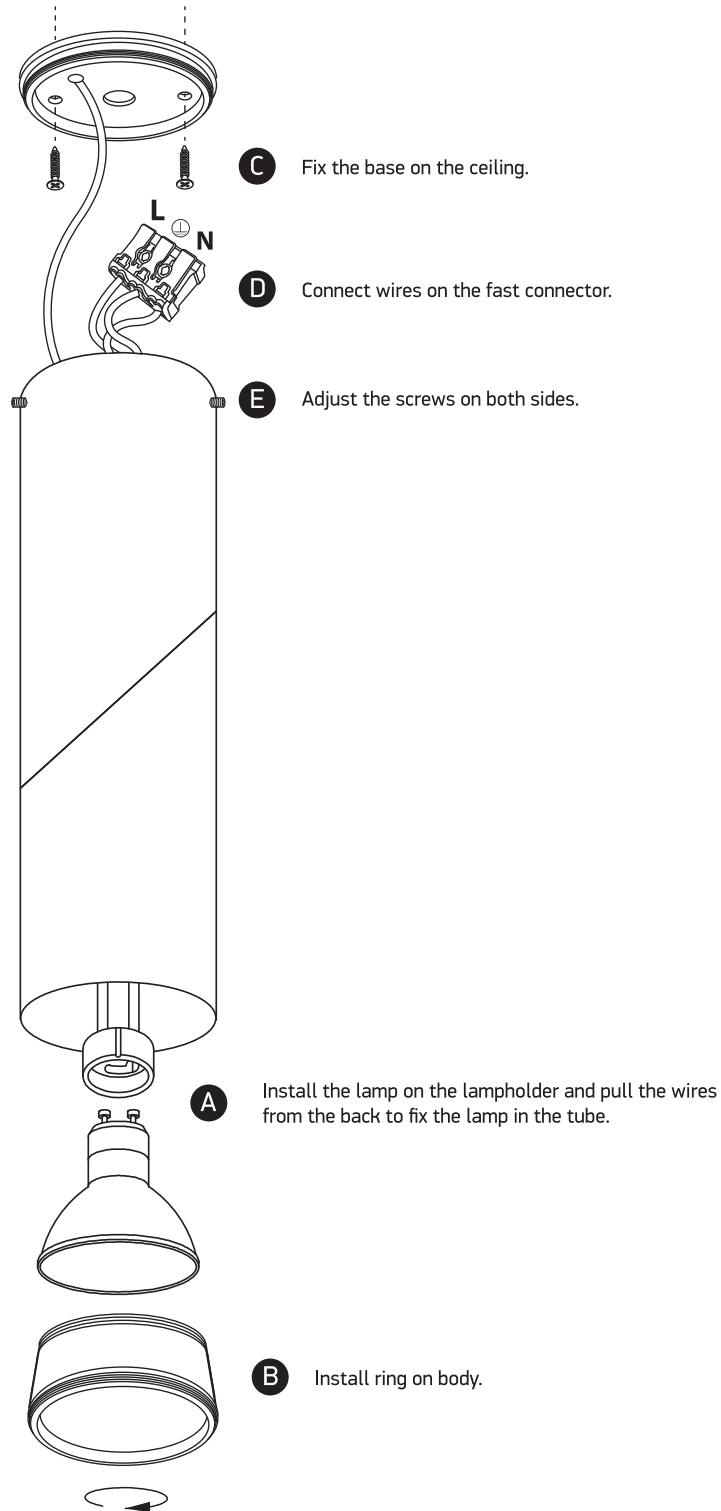

INSTALLATION MANUAL

12105E4

100-240V | MR16 | GU10 | 10W | IP20 | Aluminium | Adjustable

Warnings:

1. Make sure that the product is installed properly before connecting to electricity.
2. Do not cover the fitting.
3. Maintenance and installation should only be carried out by a professional electrician.