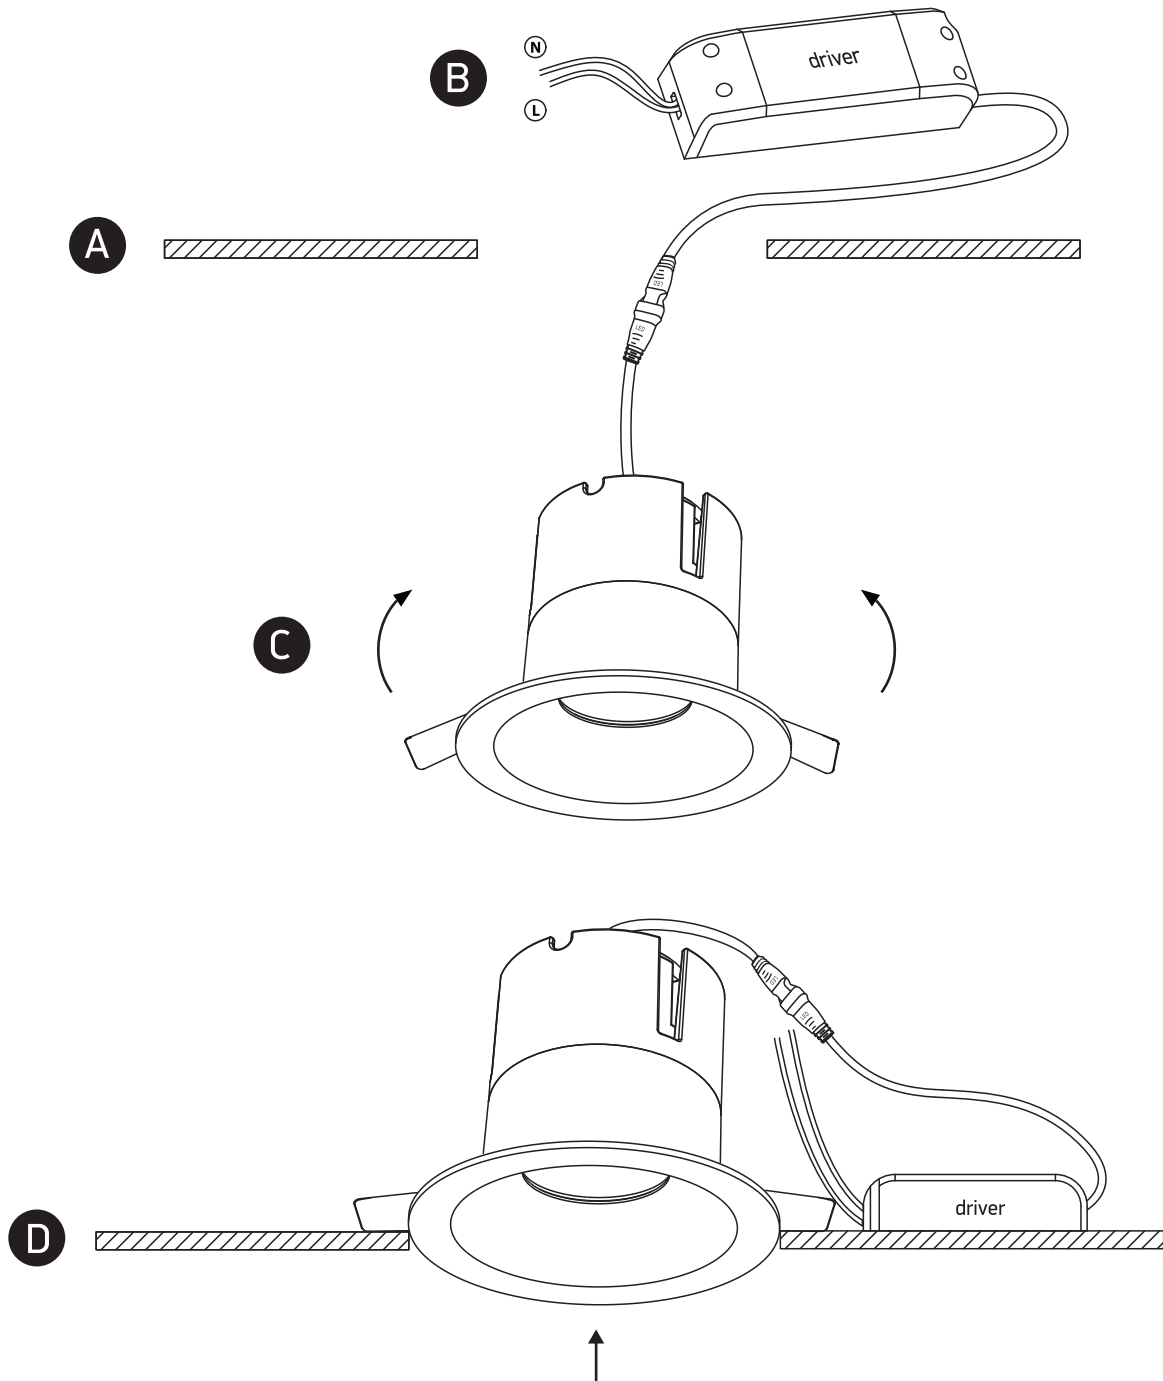

## 10108D

**ecolight**

88mm

230V | COB LED | 8W | IP20 | Die cast

Complete with 300mA driver.

**80 CRI**

70mm

**one**  
L I G H T

### Warnings:

1. Make sure that the product is installed properly before connecting to electricity.
2. Do not cover the fitting.
3. Maintenance and installation should only be carried out by a professional electrician.