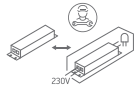

## 10108D

**ecolight**

88mm

230V | COB LED | 8W | IP20 | Die cast

Complete with 300mA driver.

**80 CRI**

70mm

**one**  
L I G H T