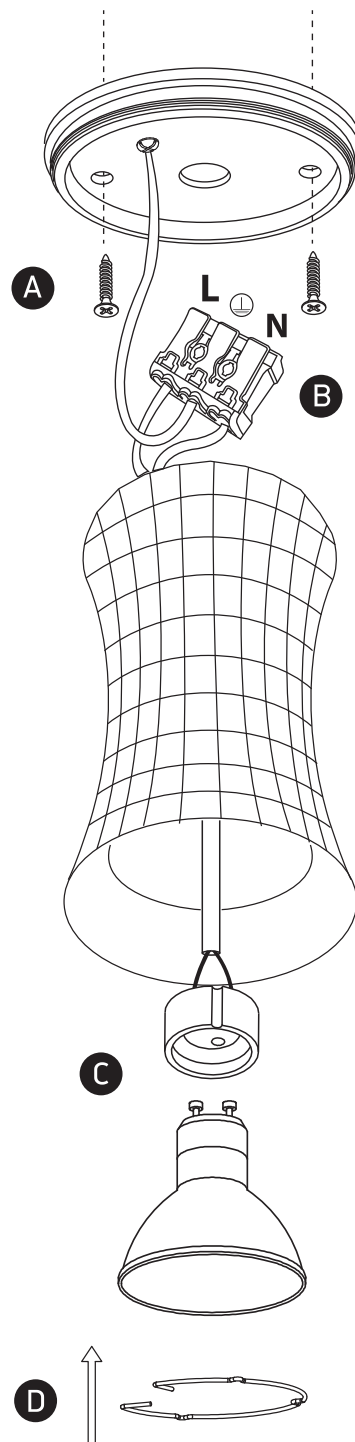

INSTALLATION MANUAL

12105K

100-240V | MR16 | GU10 | 10W | IP20 | Aluminium

Warnings:

1. Make sure that the product is installed properly before connecting to electricity.
2. Do not cover the fitting.
3. Maintenance and installation should only be carried out by a professional electrician.