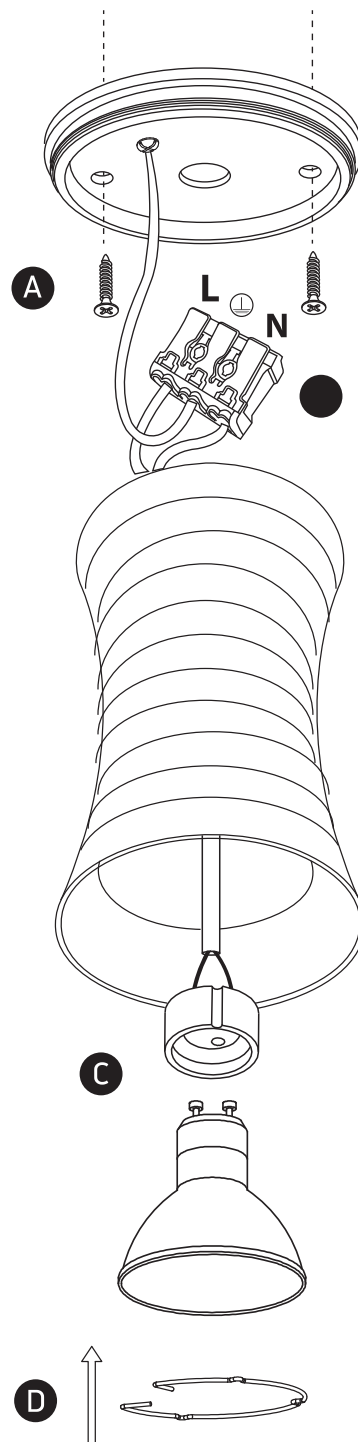

INSTALLATION MANUAL

12105L

100-240V | MR16 | GU10 | 10W | IP20 | Aluminium

Warnings:

1. Make sure that the product is installed properly before connecting to electricity.
2. Do not cover the fitting.
3. Maintenance and installation should only be carried out by a professional electrician.