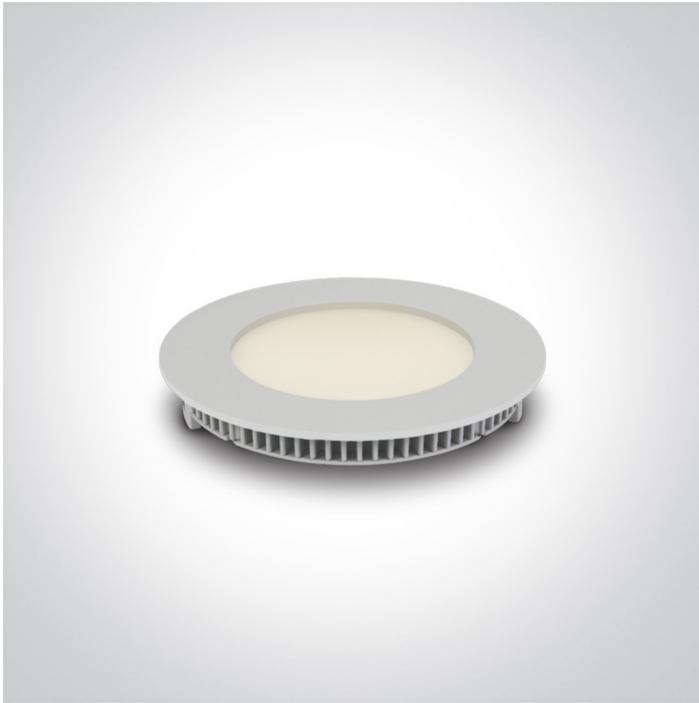

06 Downlights Fixed LED>The 3-12W Round Recessed Panels Die cast

10108FA/W/C

8W slim downlight LED, IP40, ideal for commercial applications such as offices, galleries and showrooms.

Supplied with 300mA non-dimmable LED driver.

06 Downlights Fixed LED

Family

The 3-12W Round Recessed Panels Die cast

Order Code

10108FA/W/C

[Завантажено з e27.com.ua](http://e27.com.ua)

Colour

White

Material

Die Cast

Diffuser Material

Acrylic

Shape

Circular

Height

22mm