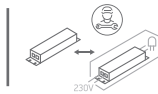

# INSTALLATION MANUAL

10109D

**ecolight**

80  
CRI

230V | SMD 2835 | 9W | IP20 | Die cast  
Complete with 300mA driver.

**A**

CUTOUT HOLE: 110mm

**B**

**C**

\*IP54 is the protection degree of the fitting under the ceiling. The fitting part hidden in the ceiling is IP20