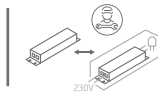

INSTALLATION MANUAL

10109D

ecolight

80
CRI

230V | SMD 2835 | 9W | IP20 | Die cast
Complete with 300mA driver.

A

CUTOUT HOLE: 110mm

B

C

*IP54 is the protection degree of the fitting under the ceiling. The fitting part hidden in the ceiling is IP20

Warnings:

1. Make sure that the product is installed properly before connecting to electricity.
2. Do not cover the fitting.
3. Maintenance and installation should only be carried out by a professional electrician.