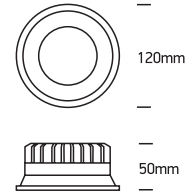

INSTALLATION MANUAL

10109D

ecolight

80
CRI

230V | SMD 2835 | 9W | IP20 | Die cast
Complete with 300mA driver.

A

CUTOUT HOLE: 110mm

B

C

*IP54 is the protection degree of the fitting under the ceiling. The fitting part hidden in the ceiling is IP20

Warnings:

1. Make sure that the product is installed properly before connecting to electricity.
2. Do not cover the fitting.
3. Maintenance and installation should only be carried out by a professional electrician.