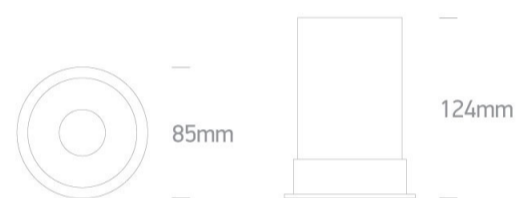

01 Recessed Spots Fixed > The Fire Rated Dark Light

10109F/W

Recessed Dark Light Fire Rated MR16 spot with GU10 lampholder.

Complies with standard EN60598-1 and any other specific standards.

Downloads

Dimensions

Gallery

Physical Specification

Item Group

01 Recessed Spots Fixed

Family

The Fire Rated Dark Light

Order Code

10109F/W

Colour

White

Material

Die Cast

Shape

Circular

Height

124mm