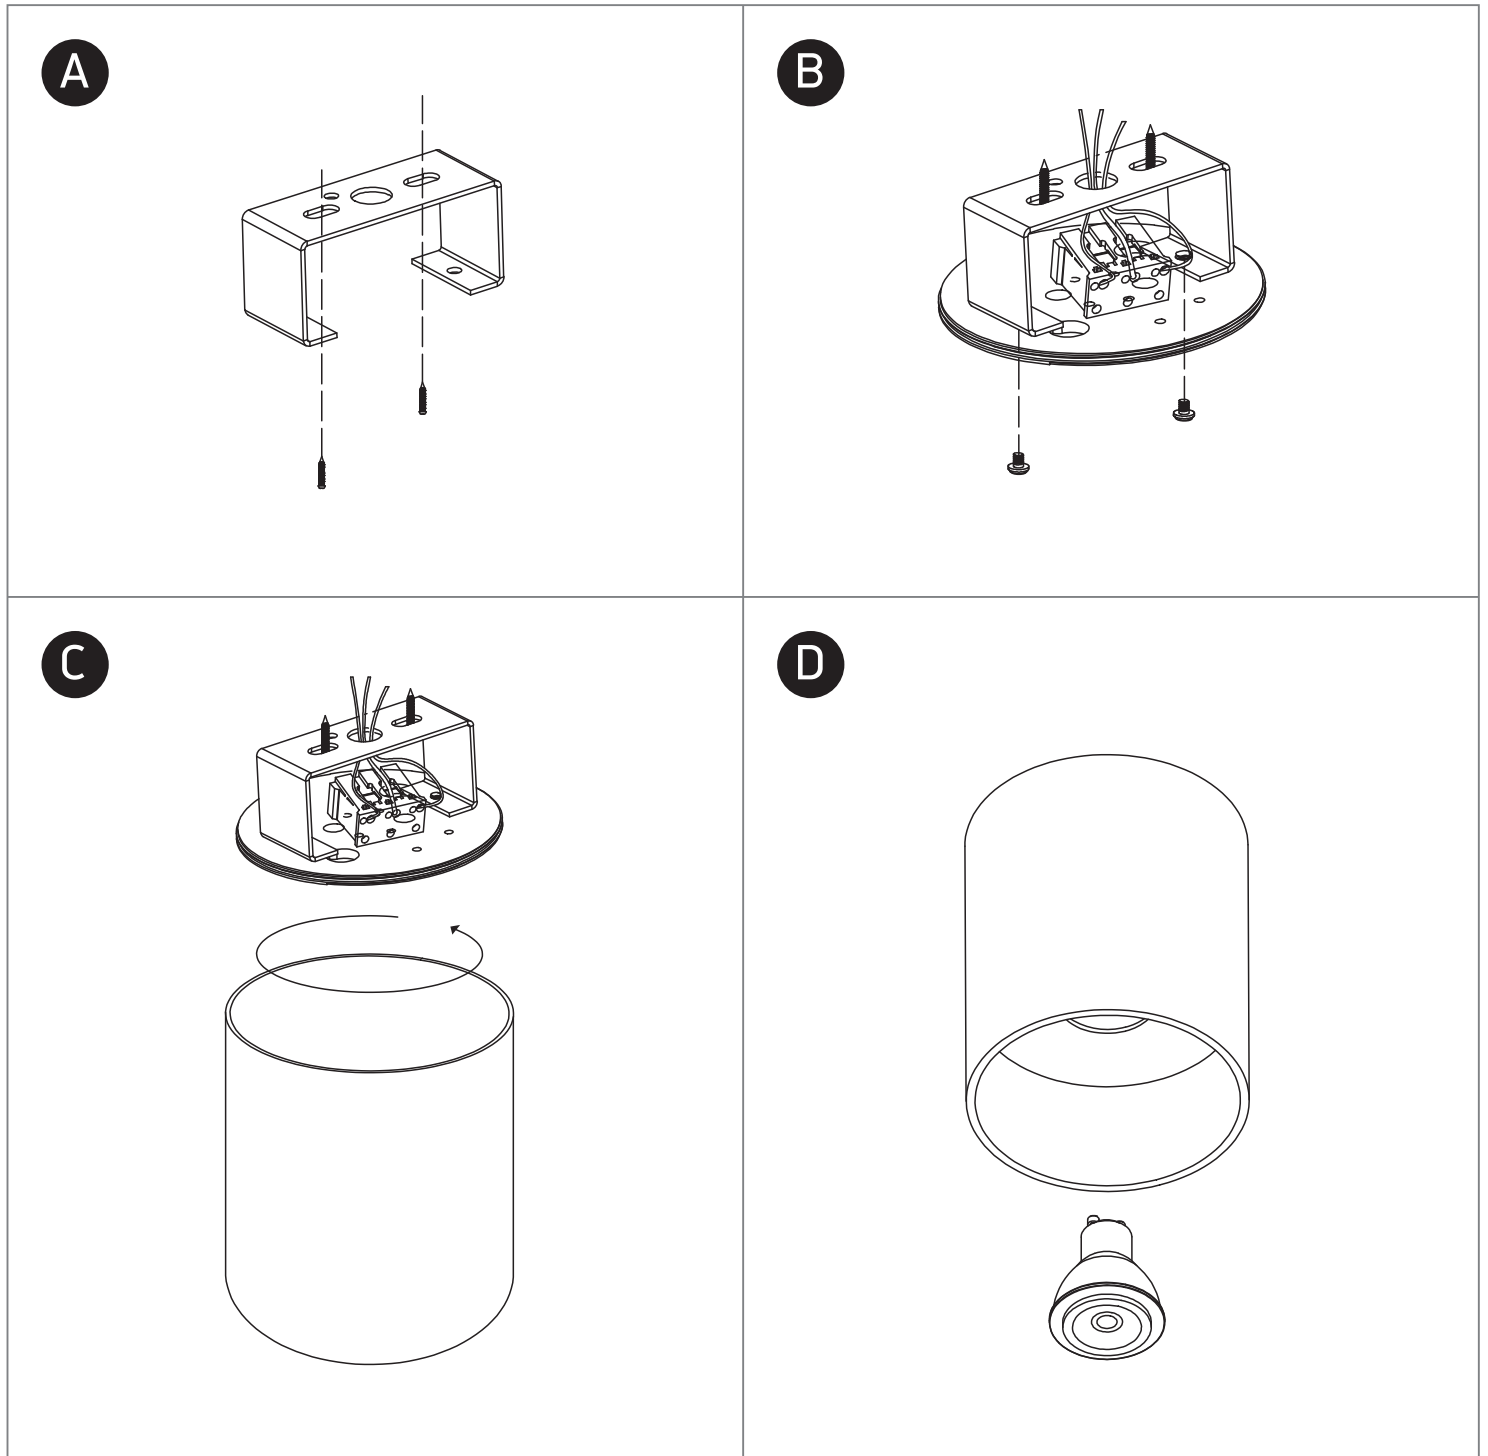

INSTALLATION MANUAL

12105T

100-240V | MR16 | GU10 | 10W | IP20 | Aluminium

one
LIGHT

Warnings:

1. Make sure that the product is installed properly before connecting to electricity.
2. Do not cover the fitting.
3. Maintenance and installation should only be carried out by a professional electrician.