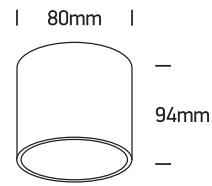

INSTALLATION MANUAL

12105T

100-240V | MR16 | GU10 | 10W | IP20 | Aluminium

one
LIGHT

Warnings:

1. Make sure that the product is installed properly before connecting to electricity.
2. Do not cover the fitting.
3. Maintenance and installation should only be carried out by a professional electrician.