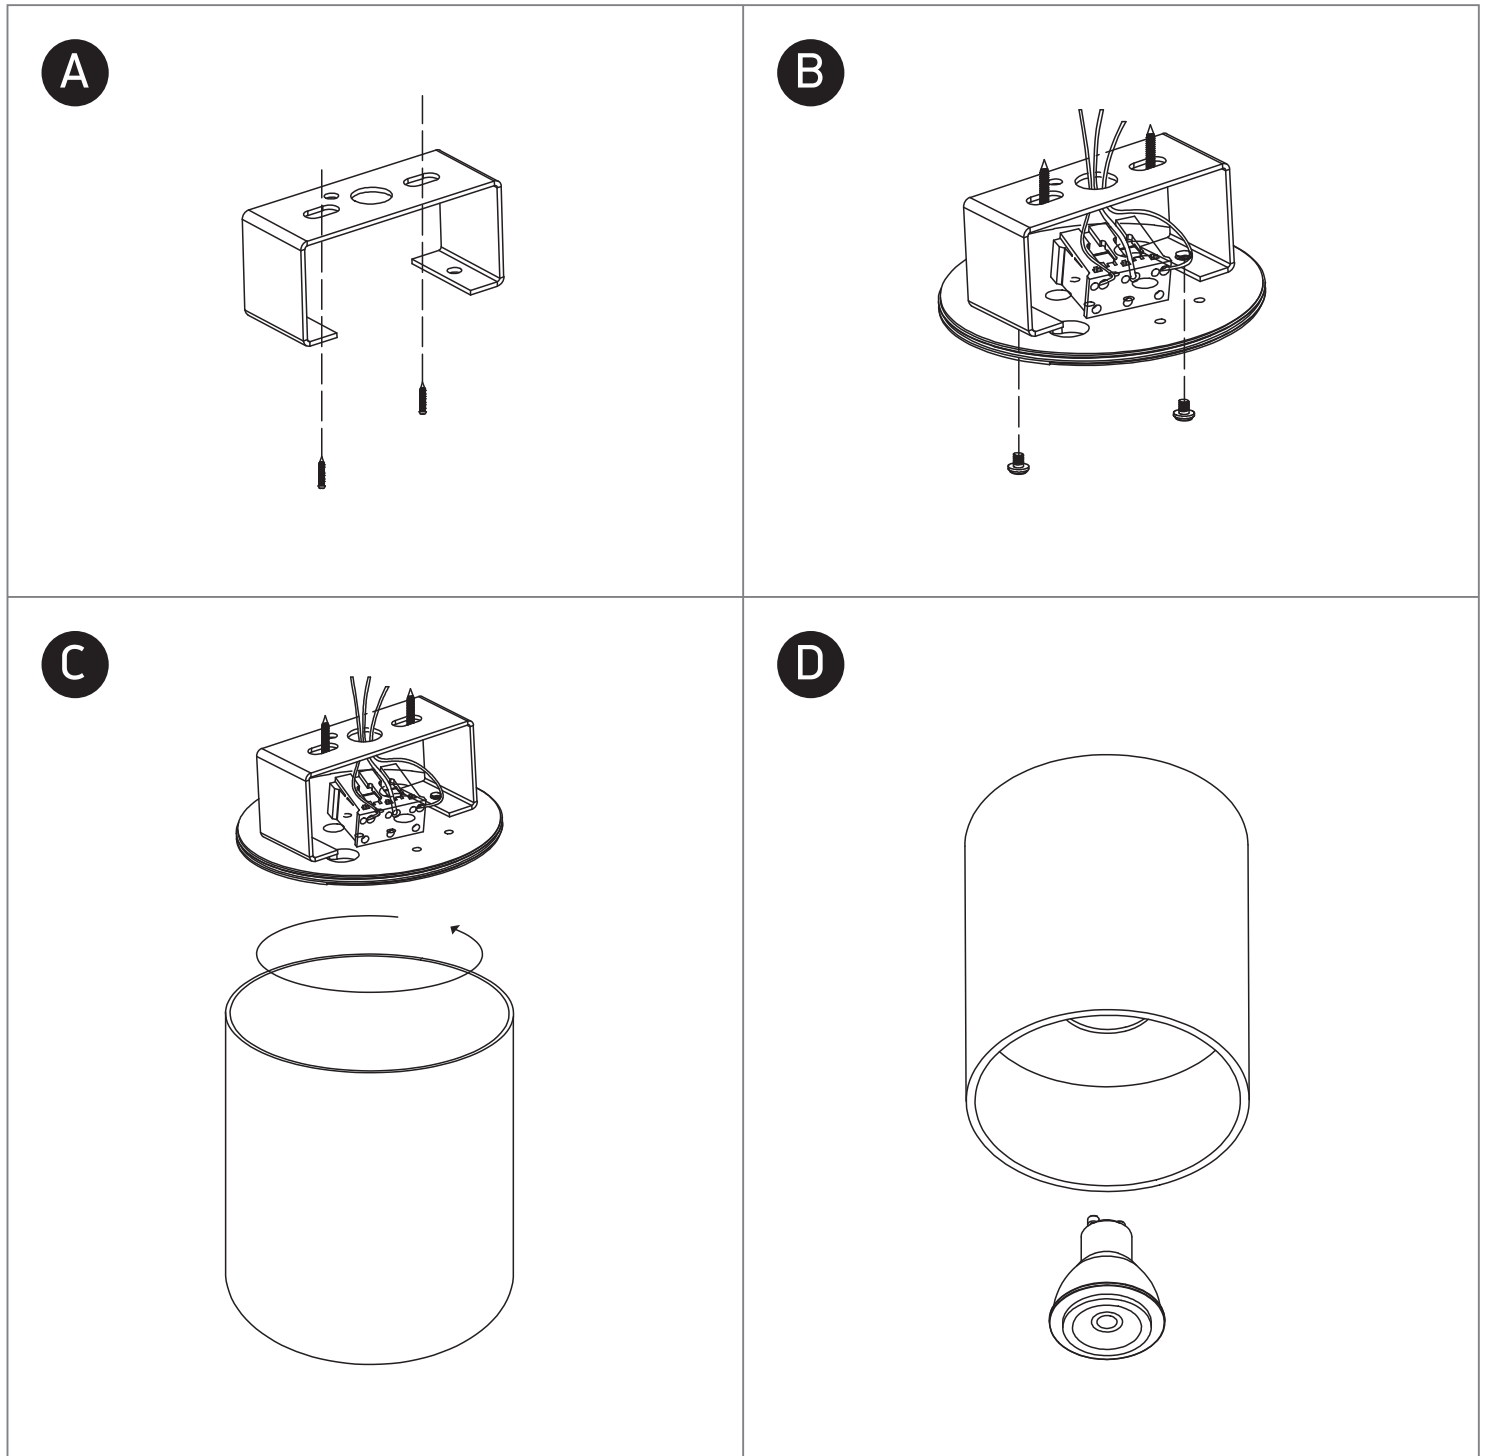

## 12105T

100-240V | MR16 | GU10 | 10W | IP20 | Aluminium

**one**  
LIGHT