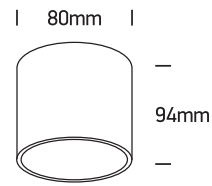

## 12105T

100-240V | MR16 | GU10 | 10W | IP20 | Aluminium

**one**  
LIGHT