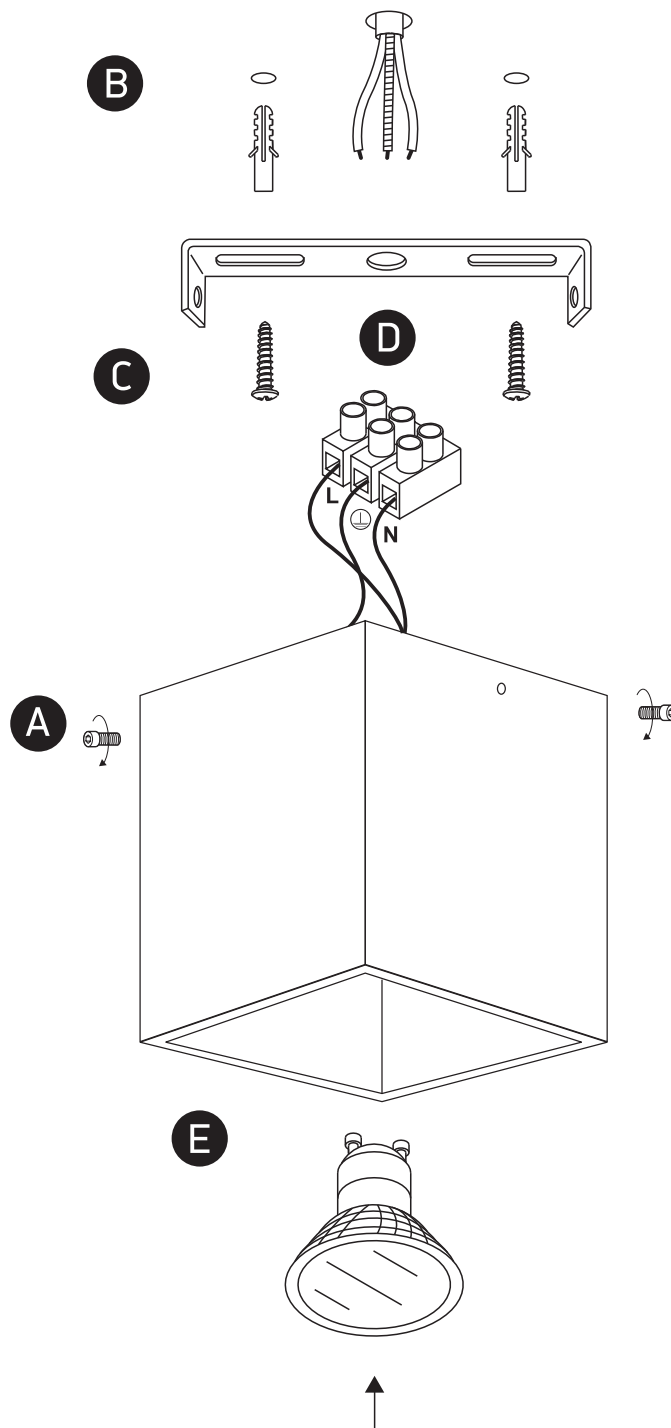

INSTALLATION MANUAL

12105TA

100-240V | MR16 | GU10 | 10W | IP20 | Aluminium

Warnings:

1. Make sure that the product is installed properly before connecting to electricity.
2. Do not cover the fitting.
3. Maintenance and installation should only be carried out by a professional electrician.