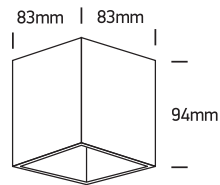

INSTALLATION MANUAL

12105TA

100-240V | MR16 | GU10 | 10W | IP20 | Aluminium

Warnings:

1. Make sure that the product is installed properly before connecting to electricity.
2. Do not cover the fitting.
3. Maintenance and installation should only be carried out by a professional electrician.