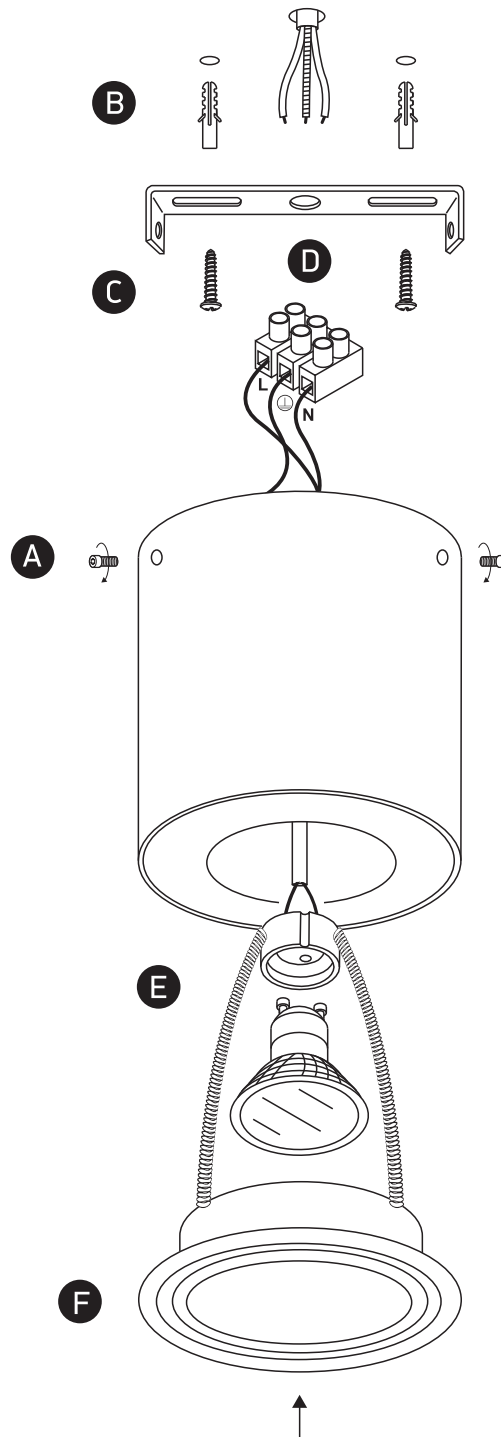

INSTALLATION MANUAL

12105Y

100-240V | MR16 | GU10 | 10W | IP20 | Aluminium | Adjustable

Warnings:

1. Make sure that the product is installed properly before connecting to electricity.
2. Do not cover the fitting.
3. Maintenance and installation should only be carried out by a professional electrician.