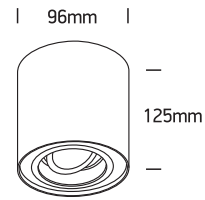

INSTALLATION MANUAL

12105Y

100-240V | MR16 | GU10 | 10W | IP20 | Aluminium | Adjustable

Warnings:

1. Make sure that the product is installed properly before connecting to electricity.
2. Do not cover the fitting.
3. Maintenance and installation should only be carried out by a professional electrician.