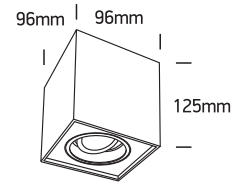

## 12105YA

100-240V | MR16 | GU10 | 10W | IP20 | Aluminium | Adjustable