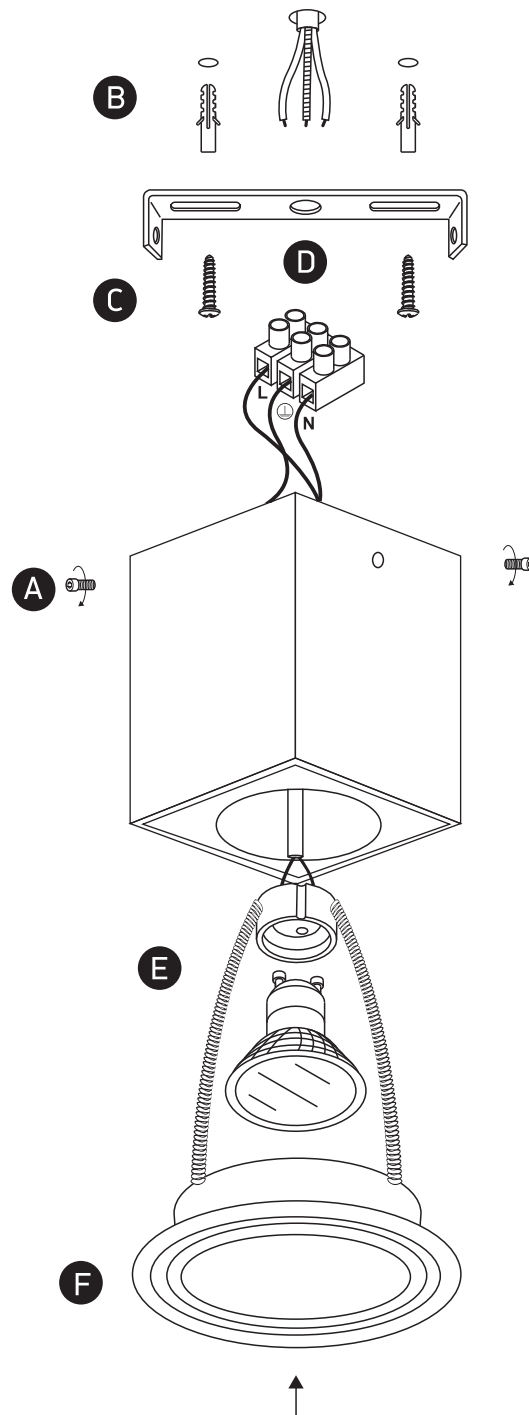

## 12105YA

100-240V | MR16 | GU10 | 10W | IP20 | Aluminium | Adjustable