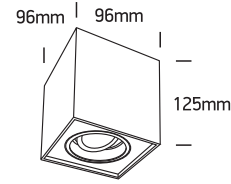

## 12105YA

100-240V | MR16 | GU10 | 10W | IP20 | Aluminium | Adjustable