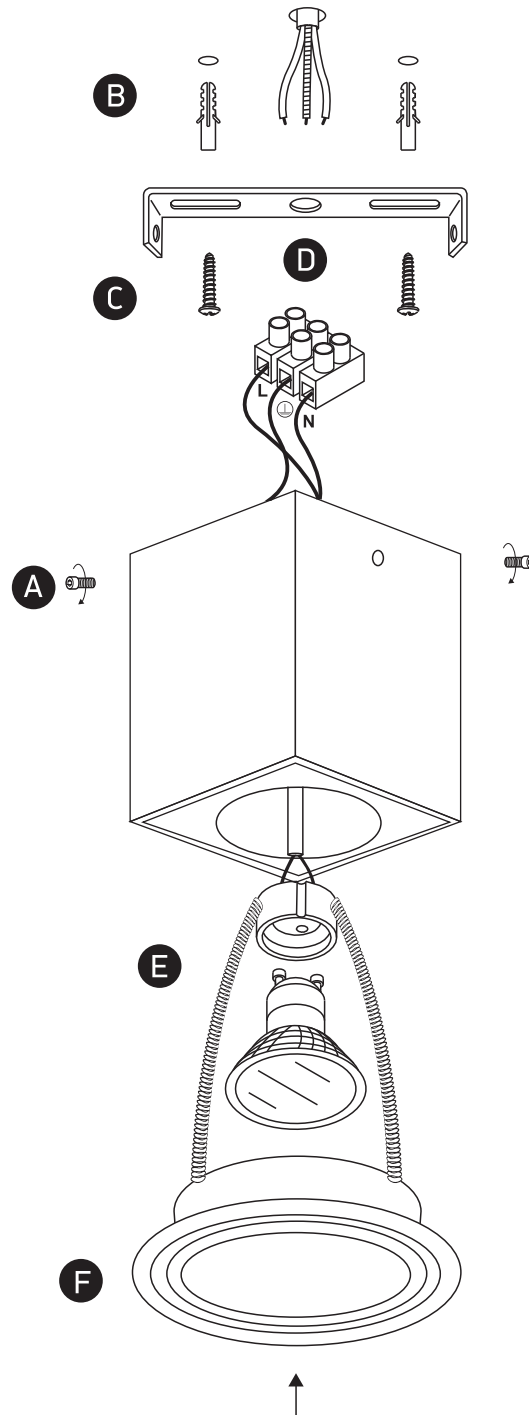

## 12105YA

100-240V | MR16 | GU10 | 10W | IP20 | Aluminium | Adjustable