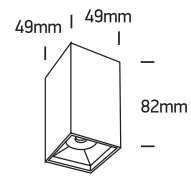

INSTALLATION MANUAL

12106B

ecolight

230V | COB LED | 6W | IP20 | Aluminium

Complete with 120mA driver.

90
CRI

one
LIGHT

Warnings: