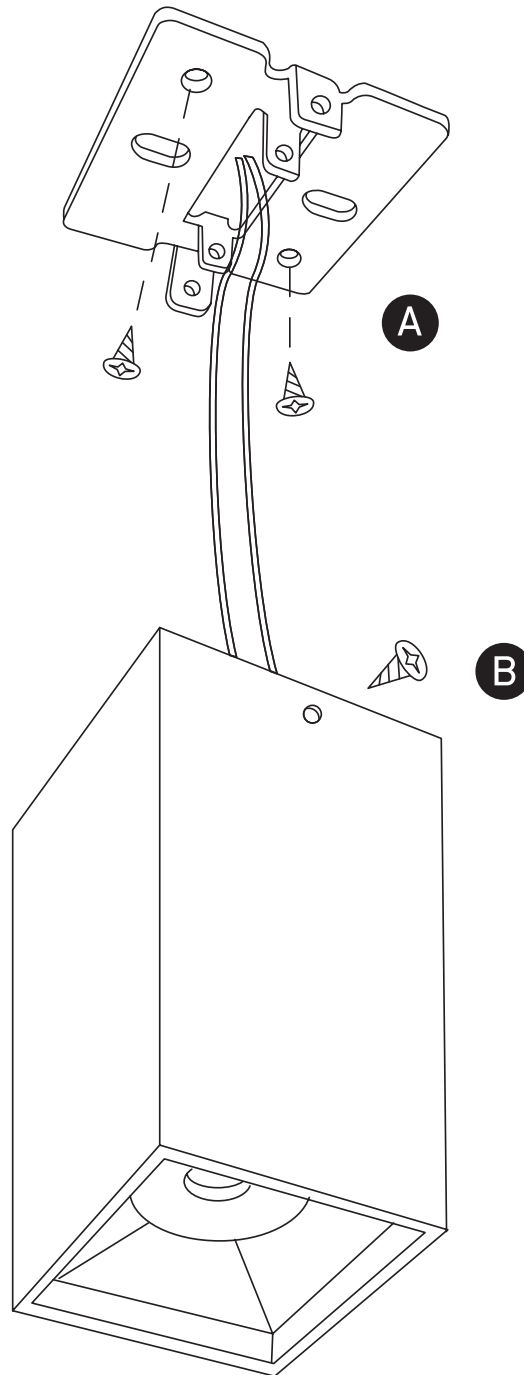

INSTALLATION MANUAL

12106B

ecolight

230V | COB LED | 6W | IP20 | Aluminium

Complete with 120mA driver.

90
CRI

one
LIGHT

Warnings: