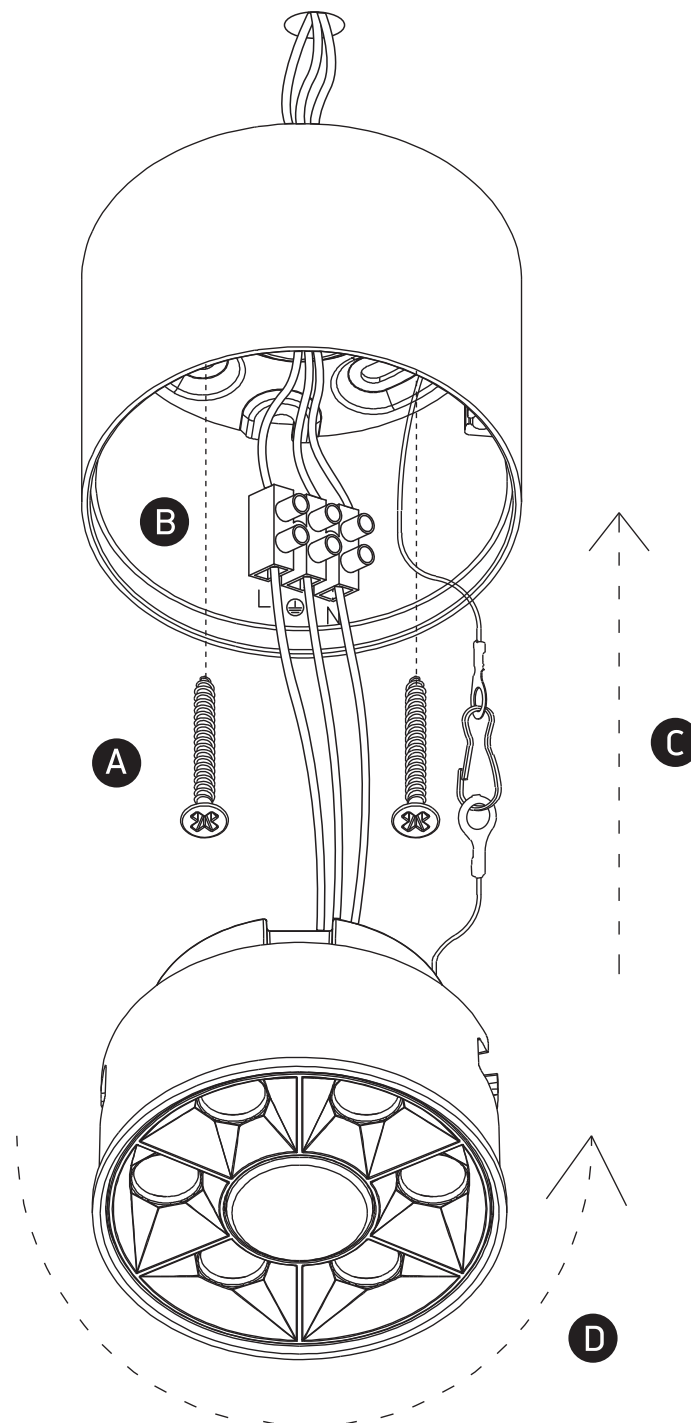

INSTALLATION MANUAL

12106X

LED
BUILT IN

**DARK
LIGHT**

**90
CRI**

CE EAC UK CA

**RoHS
COMPLIANT**

77mm

58mm

one
LIGHT

230V | SMD 3030 | 6W | IP20 | Aluminium
Complete with 150mA driver.

Warnings:

1. Make sure that the product is installed properly before connecting to electricity.
2. Do not cover the fitting.
3. Maintenance and installation should only be carried out by a professional electrician.