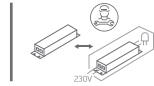

Warnings:

1. Make sure that the product is installed properly before connecting to electricity.
2. Do not cover the fitting.
3. Maintenance and installation should only be carried out by a professional electrician.