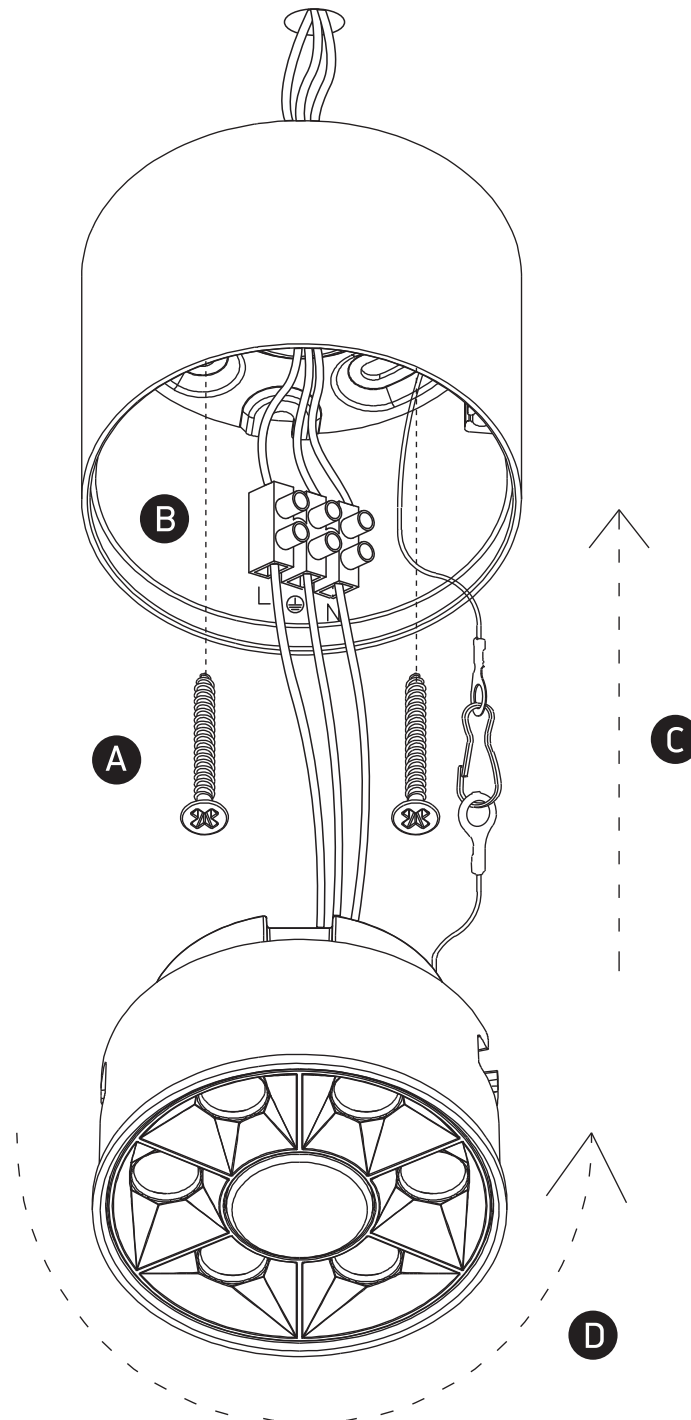

INSTALLATION MANUAL

12106X

LED
BUILT IN

**DARK
LIGHT**

**90
CRI**

CE EAC UK CA

**RoHS
COMPLIANT**

77mm

58mm

one
LIGHT

230V | SMD 3030 | 6W | IP20 | Aluminium
Complete with 150mA driver.

Warnings:

1. Make sure that the product is installed properly before connecting to electricity.
2. Do not cover the fitting.
3. Maintenance and installation should only be carried out by a professional electrician.