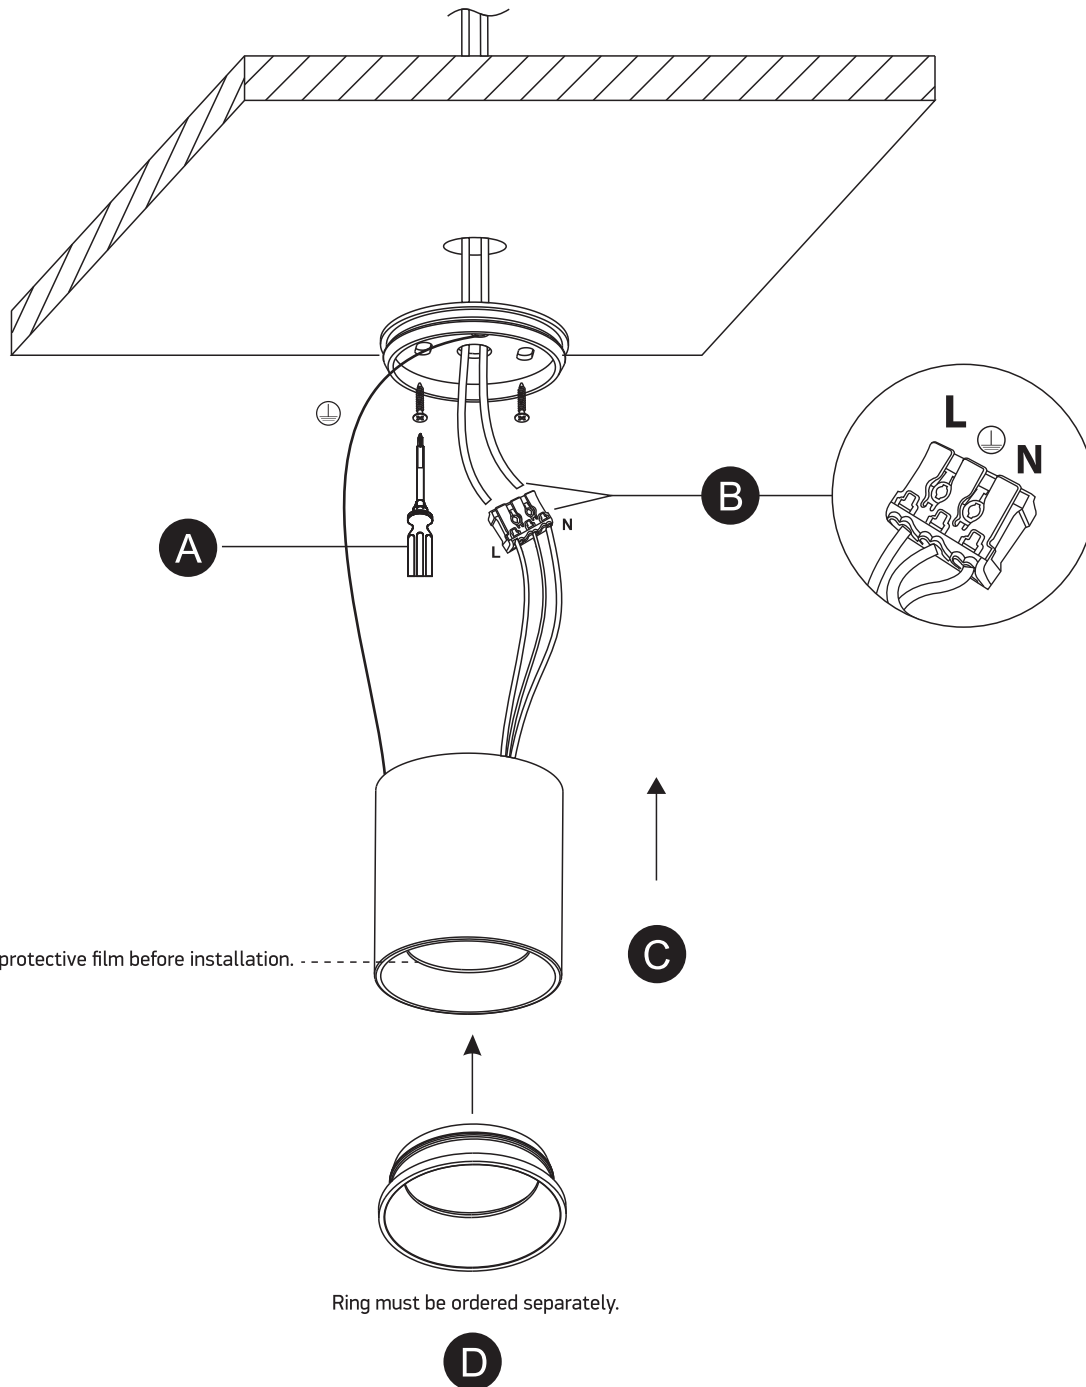

## 12107K

**ecolight**

**80 CRI**

60mm

65mm

**one**  
LIGHT

230V | 7W | AC LED | IP20 | Dimmable | Aluminium

Ring must be ordered separately / AC LED.

### Warnings:

1. Make sure that the product is installed properly before connecting to electricity.
2. Do not cover the fitting.
3. Maintenance and installation should only be carried out by a professional electrician.