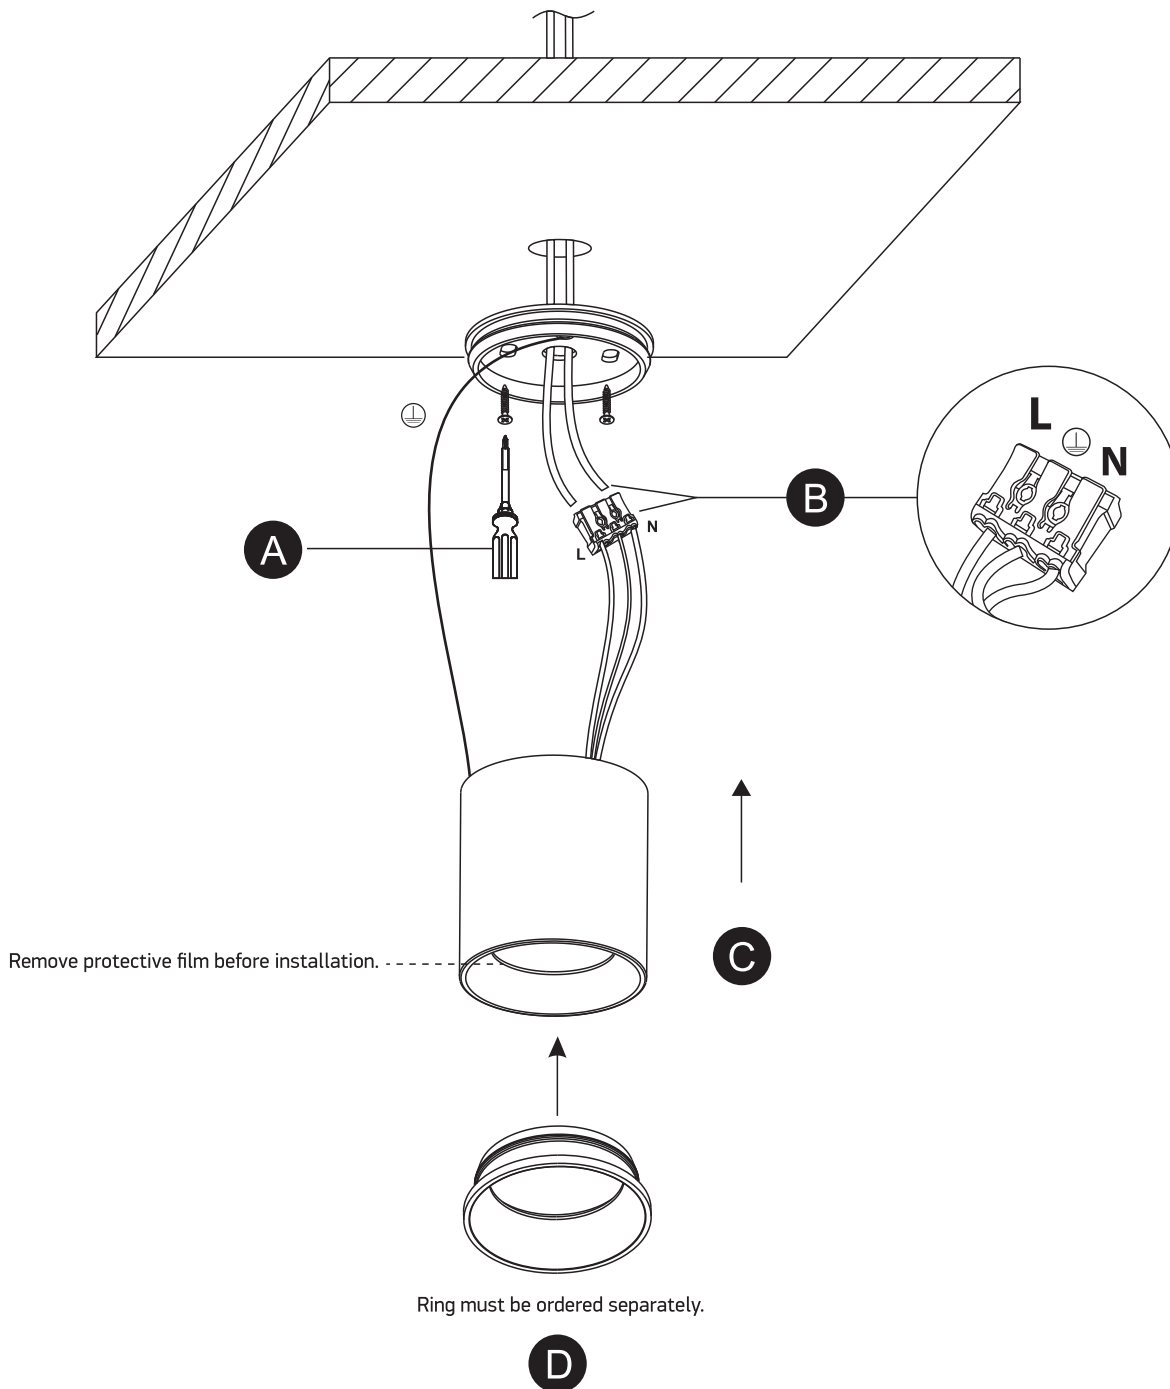

INSTALLATION MANUAL

12107K

ecolight

80
CRI

60mm

65mm

one
LIGHT

230V | 7W | AC LED | IP20 | Dimmable | Aluminium

Ring must be ordered separately / AC LED.

Warnings:

1. Make sure that the product is installed properly before connecting to electricity.
2. Do not cover the fitting.
3. Maintenance and installation should only be carried out by a professional electrician.