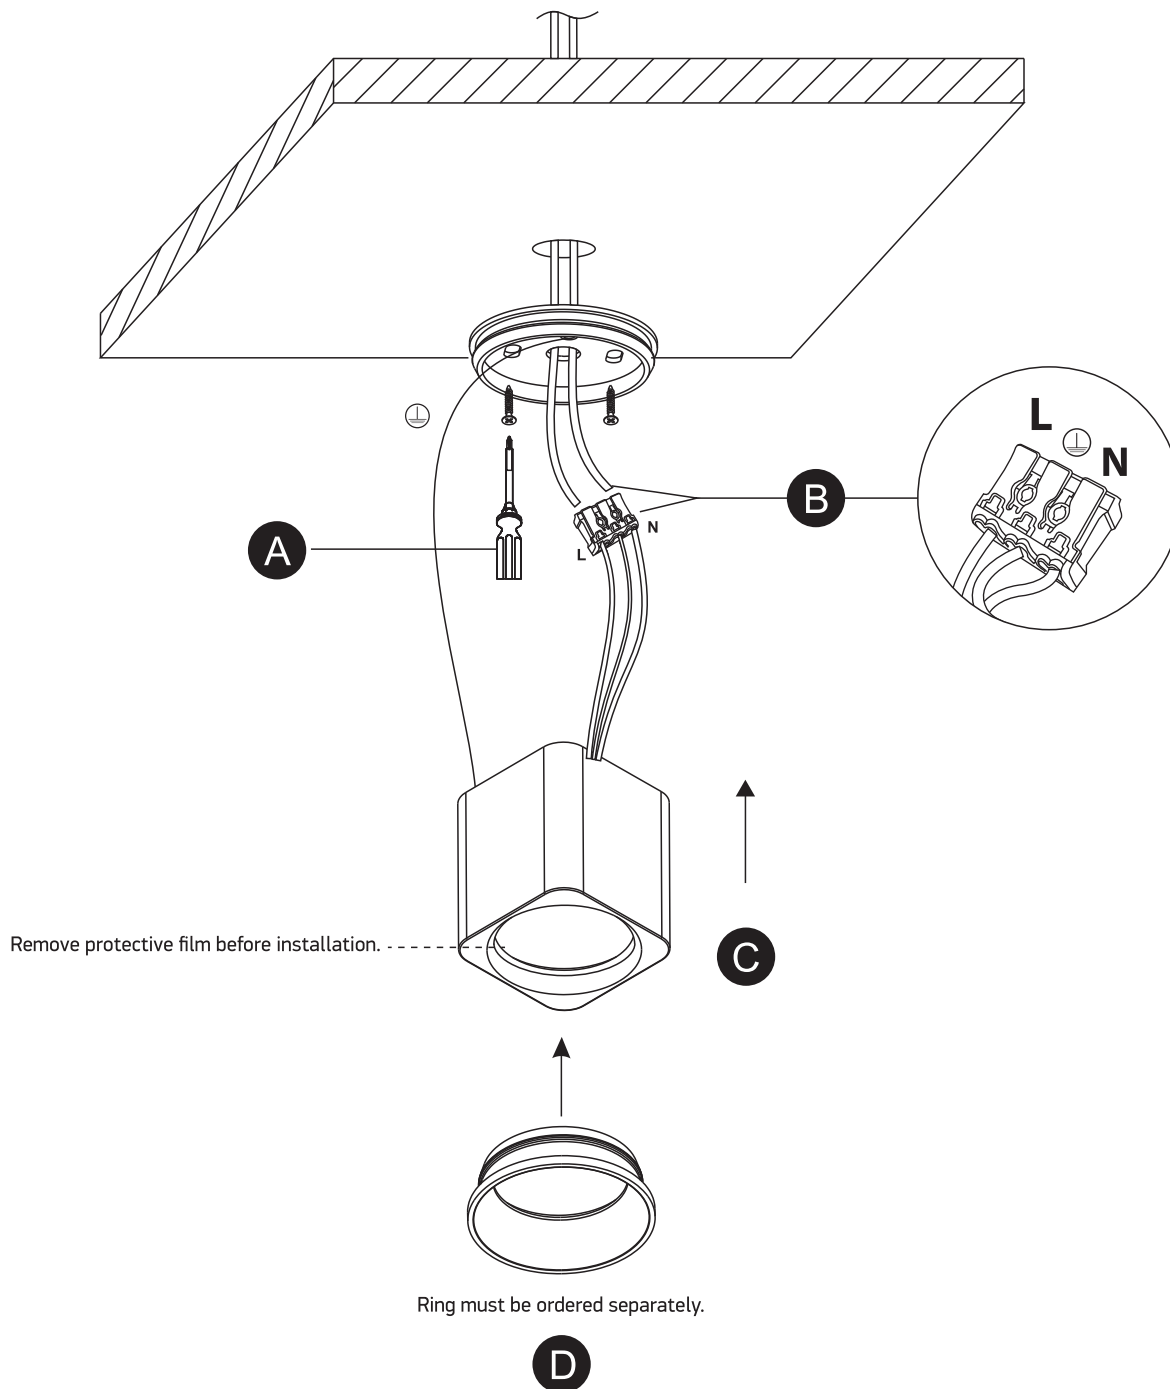

INSTALLATION MANUAL

12107KA

ecolight

**80
CRI**

60mm | 60mm

one
LIGHT

230V | COB LED | 7W | IP20 | Dimmable | Aluminium

Ring must be ordered separately.
AC LED.