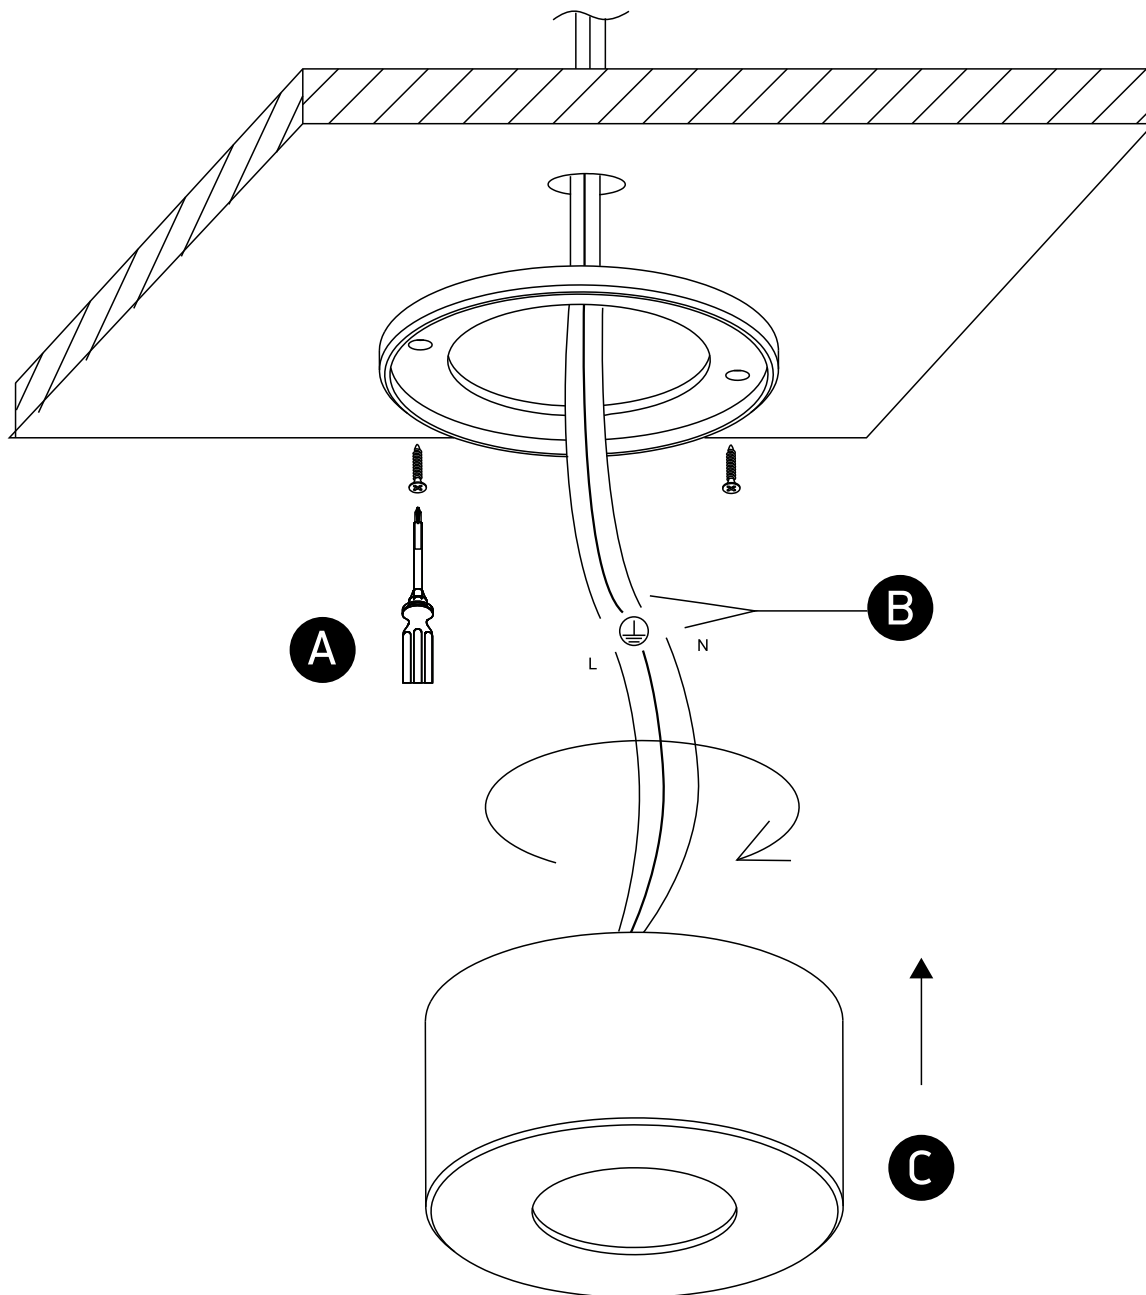

INSTALLATION MANUAL

12107V

ecolight

TRIAC
DIMMABLE

DARK
LIGHT

79.5mm

40mm

one
LIGHT

230V | COB LED | 7W | IP20 | Aluminium

AC LED

80
CRI

Warnings:

1. Make sure that the product is installed properly before connecting to electricity.
2. Do not cover the fitting.
3. Maintenance and installation should only be carried out by a professional electrician.