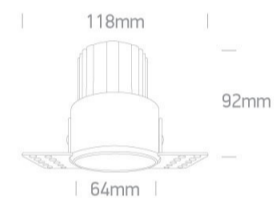

02 Recessed Spots Fixed LED>The Trimless Mini Range Aluminium

10112BTR/W/W

12W COB LED 2-Step trimless Recessed spot, IP20, for general application. Requires 700mA constant current driver.

Complies with standard EN60598-1 and any other specific standards.

Downloads

Dimensions

Gallery

Must be ordered separately

89015A

89015AT

Physical Specification

Item Group	02 Recessed Spots Fixed LED
Family	The Trimless Mini Range Aluminium
Order Code	10112BTR/W/W
Colour	White
Material	Aluminium
Shape	Circular
Height	92mm
Diameter	64mm
Cutout Hole Diameter	70mm
Recessed trimless ceiling	Yes
Depth Required	110mm
Indoor	Yes
Adjustable	No

Cable Length

40cm

F Mark

Illumination Data

Colour Temperature

3000K

Lumen Output

1100lm

Light Efficiency

91,67lm/W

CRI

90

Beam Angle

40°

Illumination Diagram

Dark Light