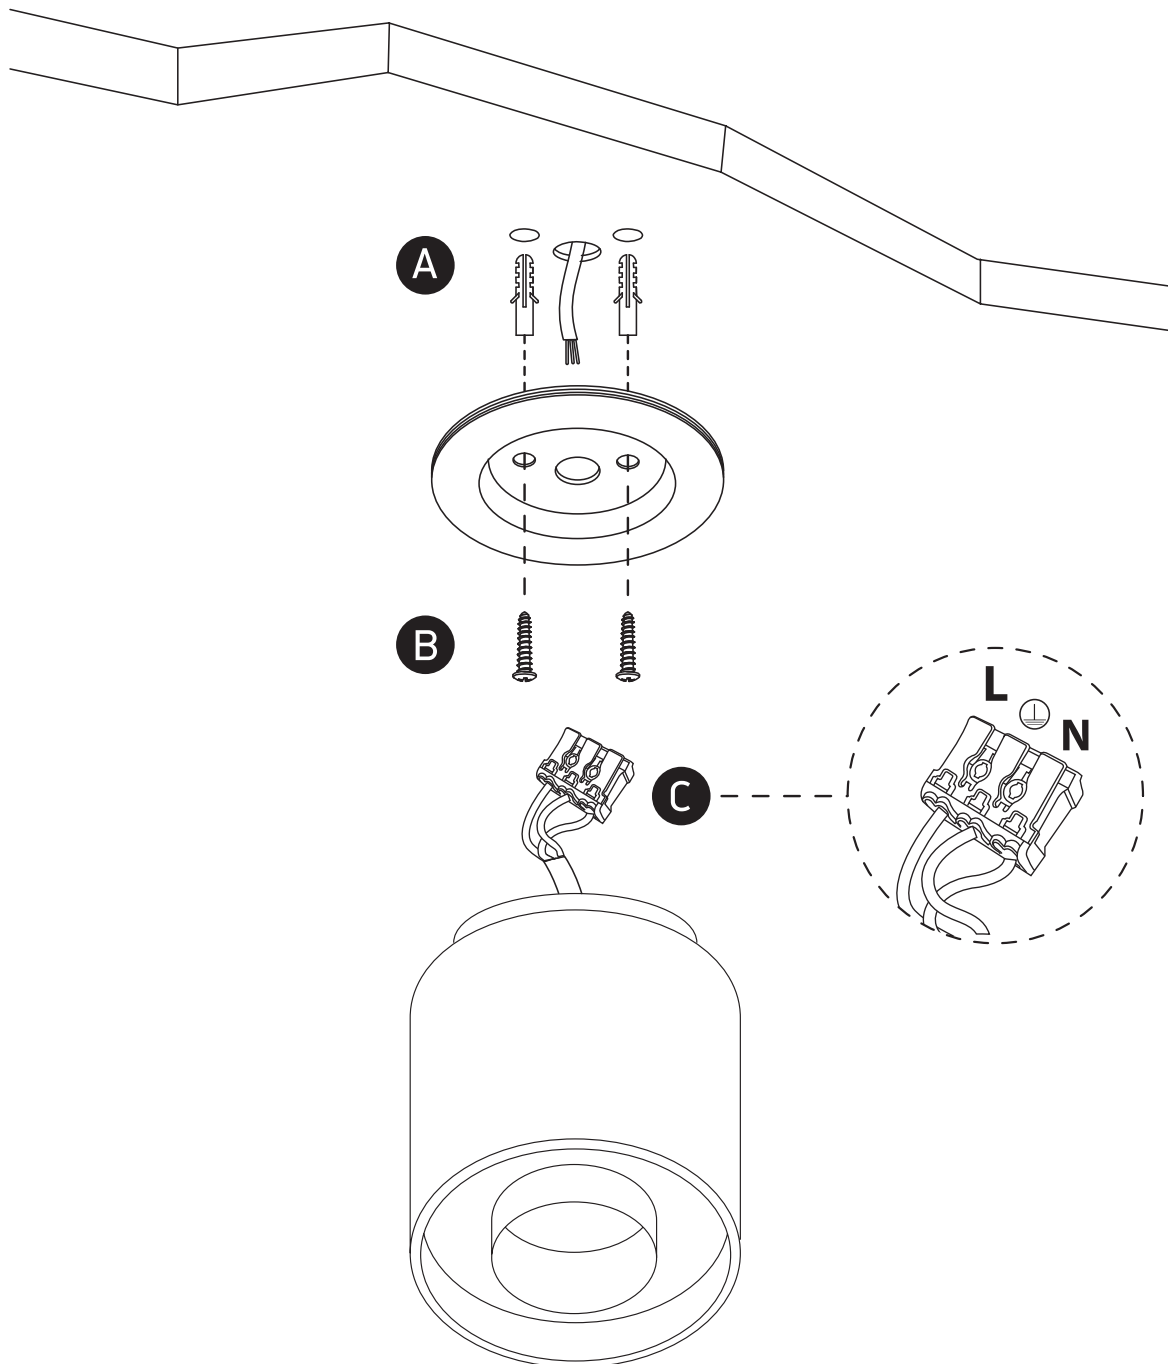

INSTALLATION MANUAL

12108DB

ecolight

DARK
LIGHT

70mm

80mm

one
LIGHT

230V | LED | 8W | IP20 | Aluminium

Complete with 700mA driver.

90
CRI

Warnings:

1. Make sure that the product is installed properly before connecting to electricity.
2. Do not cover the fitting.
3. Maintenance and installation should only be carried out by a professional electrician.