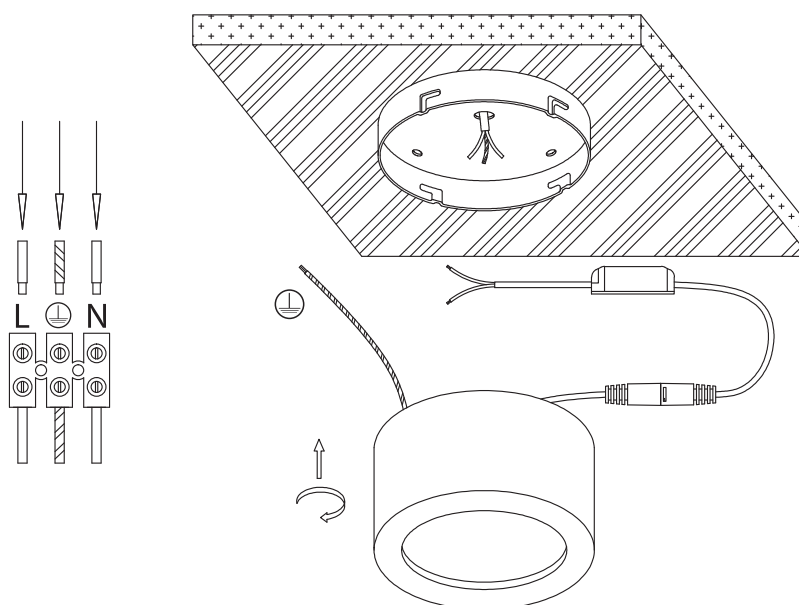

INSTALLATION MANUAL

12108FD

ecolight

**DARK
LIGHT**

CE

**RoHS
COMPLIANT**

107mm

64mm

one
LIGHT

230V | SMD 2835 | 8W | IP20 | Die cast
Complete with 300mA driver.

**80
CRI**

A

B

C

Warnings:

1. Make sure that the product is installed properly before connecting to electricity.
2. Do not cover the fitting.
3. Maintenance and installation should only be carried out by a professional electrician.