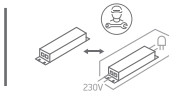

INSTALLATION MANUAL

12108FD

ecolight

**DARK
LIGHT**

CE

**RoHS
COMPLIANT**

107mm

64mm

one
LIGHT

230V | SMD 2835 | 8W | IP20 | Die cast
Complete with 300mA driver.

**80
CRI**

A

B

C

Warnings:

1. Make sure that the product is installed properly before connecting to electricity.
2. Do not cover the fitting.
3. Maintenance and installation should only be carried out by a professional electrician.