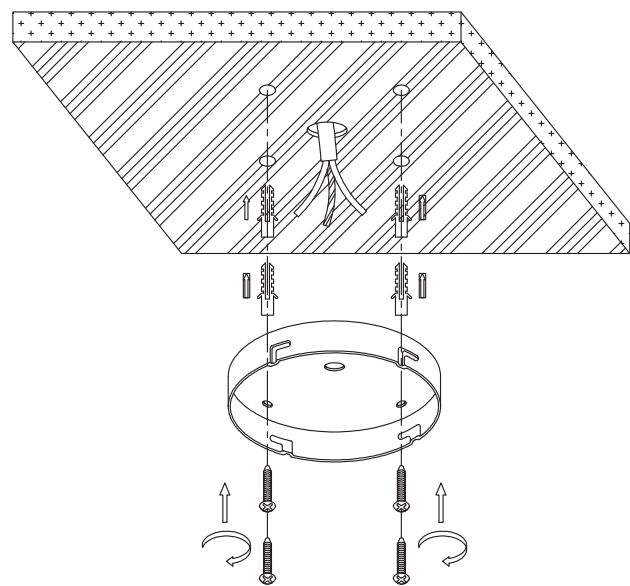

INSTALLATION MANUAL

12108FD

ecolight

**DARK
LIGHT**

CE

**RoHS
COMPLIANT**

107mm

64mm

one
LIGHT

230V | SMD 2835 | 8W | IP20 | Die cast
Complete with 300mA driver.

**80
CRI**

A

B

C

Warnings:

1. Make sure that the product is installed properly before connecting to electricity.
2. Do not cover the fitting.
3. Maintenance and installation should only be carried out by a professional electrician.