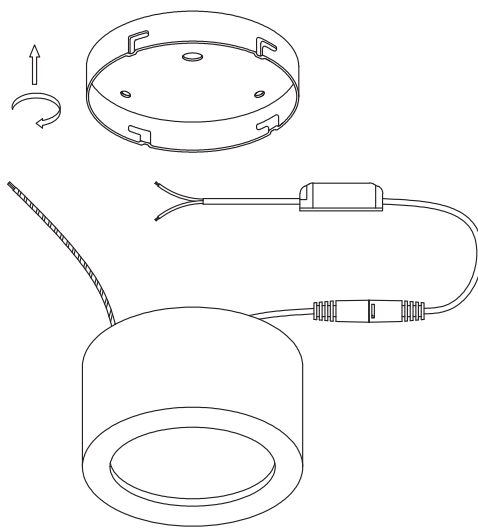

INSTALLATION MANUAL

12108FD

ecolight

**DARK
LIGHT**

CE

**RoHS
COMPLIANT**

107mm

64mm

one
LIGHT

230V | SMD 2835 | 8W | IP20 | Die cast
Complete with 300mA driver.

**80
CRI**

A

B

C

Warnings:

1. Make sure that the product is installed properly before connecting to electricity.
2. Do not cover the fitting.
3. Maintenance and installation should only be carried out by a professional electrician.