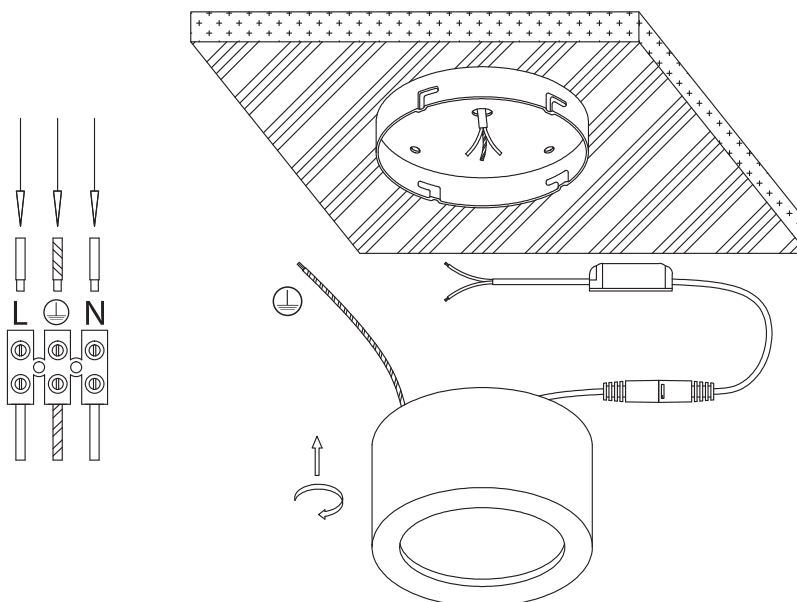

INSTALLATION MANUAL

12108FD

ecolight

DARK
LIGHT

CE

RoHS
COMPLIANT

107mm

64mm

one
LIGHT

230V | SMD 2835 | 8W | IP20 | Die cast
Complete with 300mA driver.

80
CRI

A

B

C

Warnings:

1. Make sure that the product is installed properly before connecting to electricity.
2. Do not cover the fitting.
3. Maintenance and installation should only be carried out by a professional electrician.