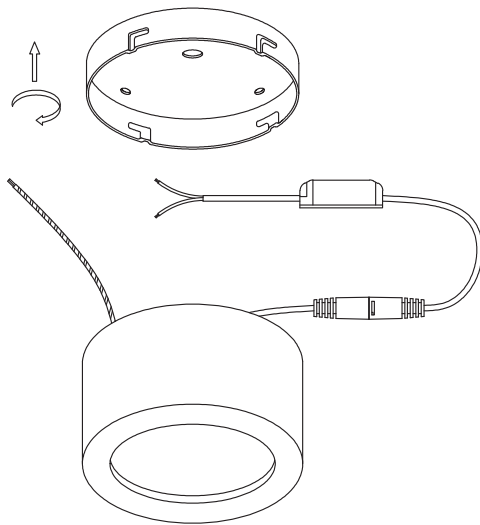

INSTALLATION MANUAL

12108FD

ecolight

DARK
LIGHT

CE

RoHS
COMPLIANT

107mm

64mm

one
LIGHT

230V | SMD 2835 | 8W | IP20 | Die cast
Complete with 300mA driver.

80
CRI

A

B

C

Warnings:

1. Make sure that the product is installed properly before connecting to electricity.
2. Do not cover the fitting.
3. Maintenance and installation should only be carried out by a professional electrician.