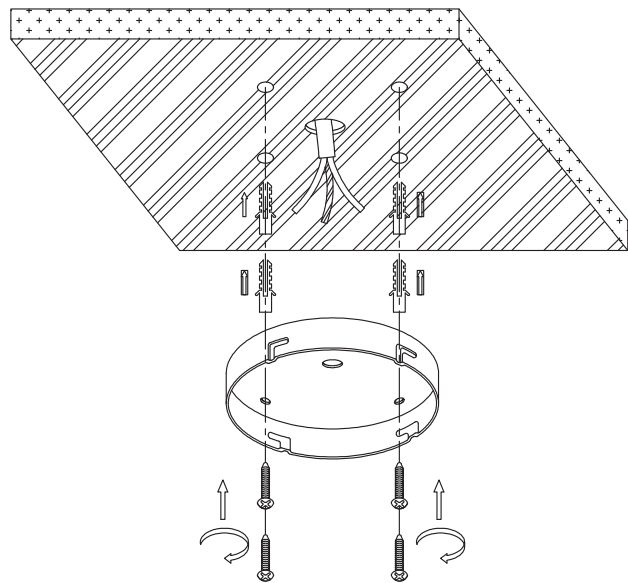

INSTALLATION MANUAL

12108FD

ecolight

DARK
LIGHT

CE

RoHS
COMPLIANT

107mm

64mm

one
LIGHT

230V | SMD 2835 | 8W | IP20 | Die cast
Complete with 300mA driver.

80
CRI

A

B

C

Warnings:

1. Make sure that the product is installed properly before connecting to electricity.
2. Do not cover the fitting.
3. Maintenance and installation should only be carried out by a professional electrician.