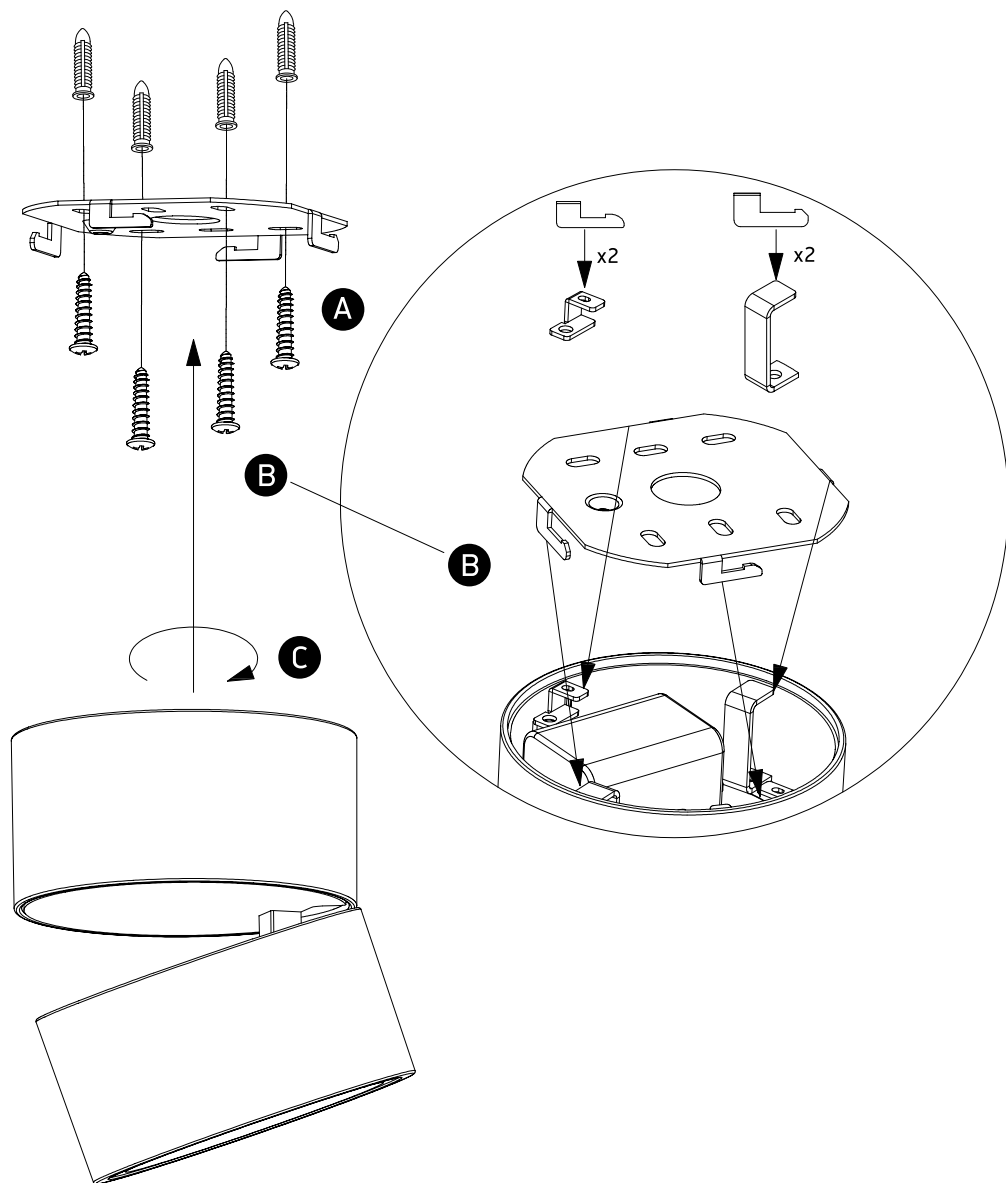

INSTALLATION MANUAL

12108LA

LED
BUILT IN

ADJUSTABLE

 90
CRI

CE ENEC UK

CA

 RoHS
COMPLIANT

one
LIGHT

230V | COB LED | 8W | IP20 | Aluminium | Adjustable
Complete with 700mA driver.

Warnings:

1. Make sure that the product is installed properly before connecting to electricity.
2. Do not cover the fitting.
3. Maintenance and installation should only be carried out by a professional electrician.