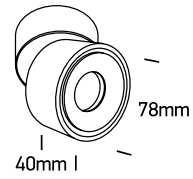

one
LIGHT

230V | COB LED | 8W | IP20 | Aluminium | Adjustable
Complete with 700mA driver.

Warnings:

1. Make sure that the product is installed properly before connecting to electricity.
2. Do not cover the fitting.
3. Maintenance and installation should only be carried out by a professional electrician.