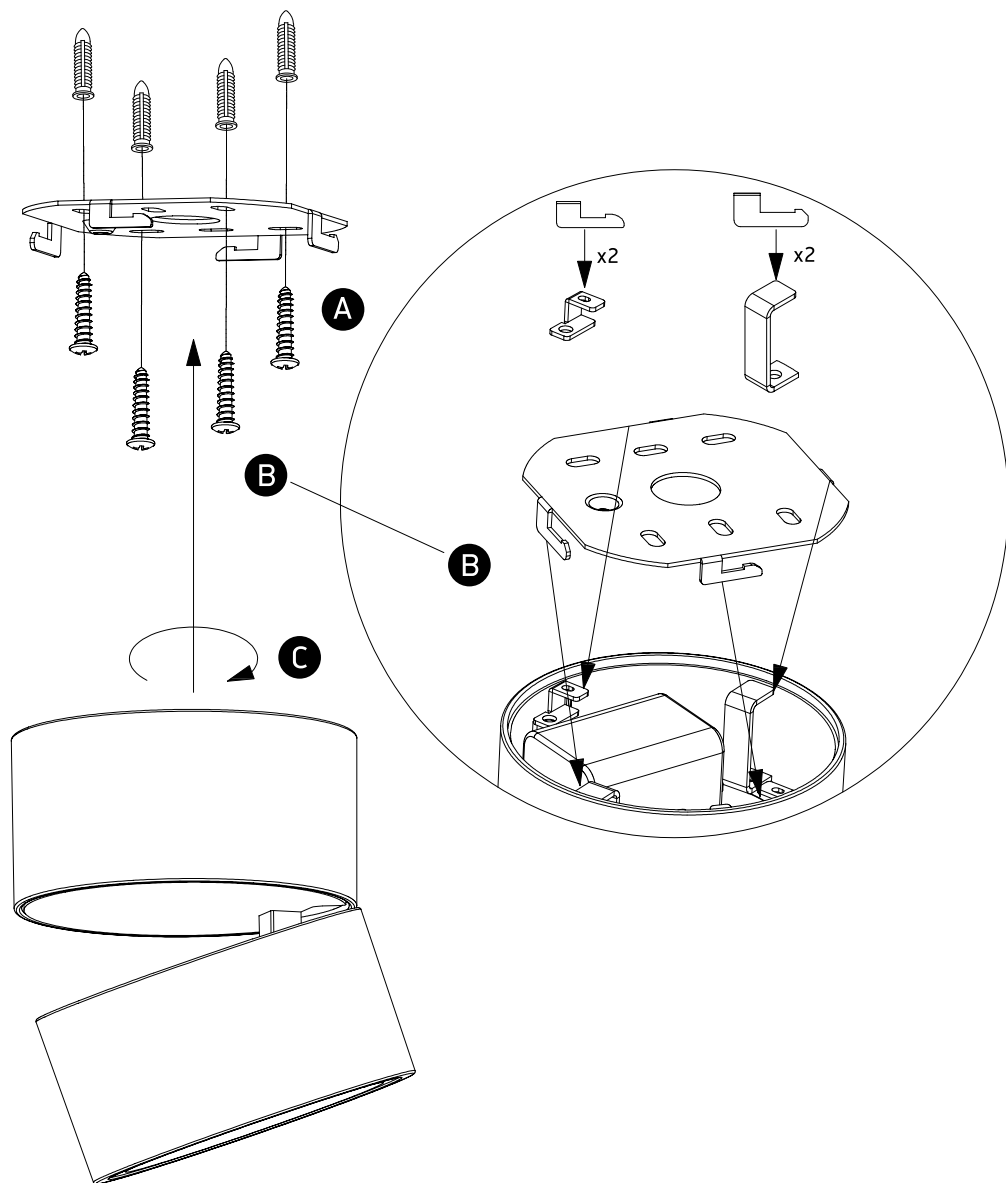

INSTALLATION MANUAL

12108LA

LED
BUILT IN

ADJUSTABLE

90
CRI

CE ENEC UK CA

RoHS
COMPLIANT
one
LIGHT

230V | COB LED | 8W | IP20 | Aluminium | Adjustable

Complete with 700mA driver.

Warnings:

1. Make sure that the product is installed properly before connecting to electricity.
2. Do not cover the fitting.
3. Maintenance and installation should only be carried out by a professional electrician.