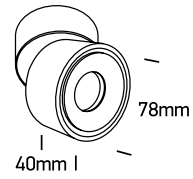

INSTALLATION MANUAL

12108LA

LED
BUILT IN

ADJUSTABLE

90
CRI

CE ENEC UK CA

RoHS
COMPLIANT
one
LIGHT

230V | COB LED | 8W | IP20 | Aluminium | Adjustable