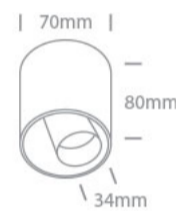

## Dimensions

Black

Material

Aluminium

Shape

Circular

Height

80mm

Diameter	70mm
Recessed Ceiling	Yes
Indoor	Yes
Adjustable	2 Directions

## Illumination Data

Colour Temperature	3000K
Lumen Output	720lm
Light Efficiency	90lm/W
CRI	90
Beam Angle	36°
Illumination Diagram	
Dark Light	Yes